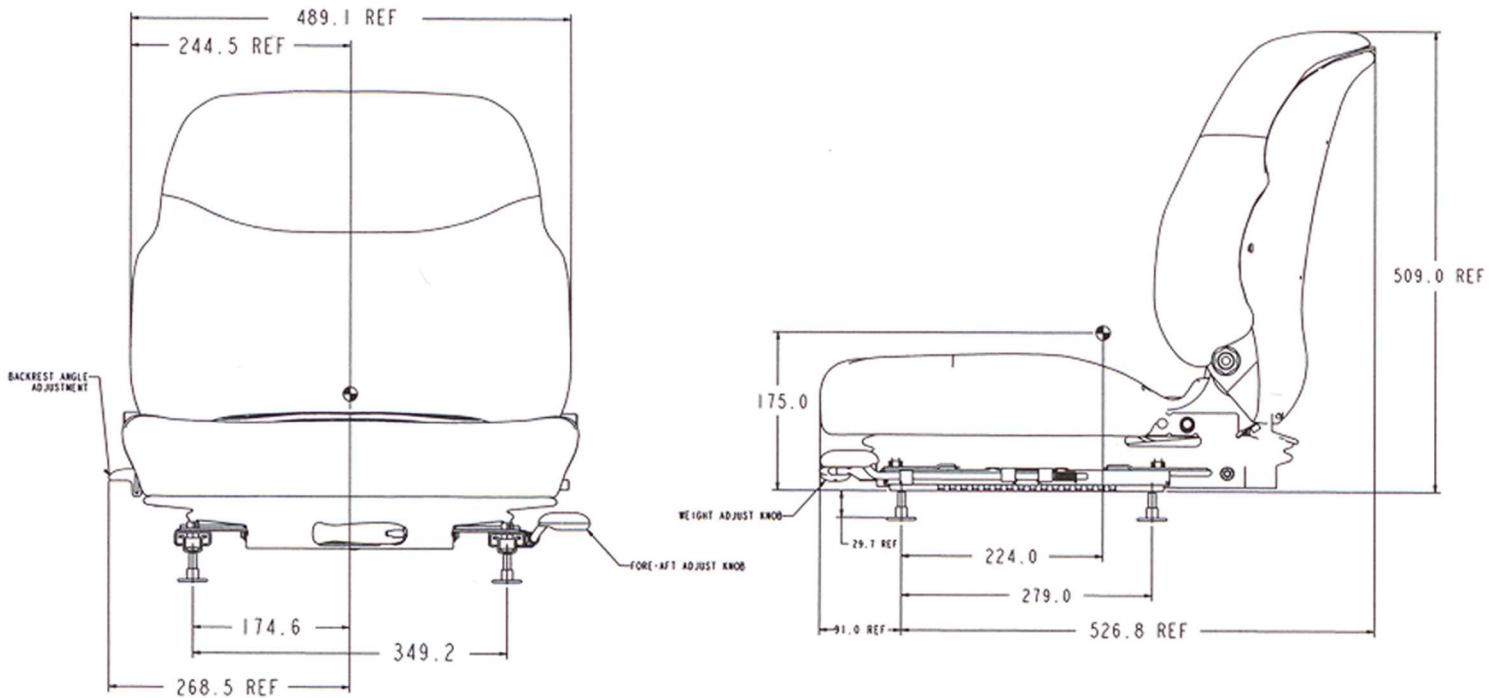

Options:

- ◆ Hip restraints - 850-38
- ◆ Retractable seat belt 2" - 810-65
- ◆ Retractable seat belt 3" - 810-67
- ◆ Retractable seat belt 2" with 16" extension - 810-69
- ◆ "Z" bar mounting brackets - 810-59
- ◆ Mounting plate - 850-59
- ◆ 4" pedestal base - 830-71
- ◆ 7" pedestal base - 830-70
- ◆

Call Us Today
Phone: 1-800-667-7328
Fax: 1-888-667-7328

ULTRA SEAT CORPORATION

Ultra

1000 Series - Spring Dimensions

Note: Mounting Plate & "Z" Bar mounting brackets accomodate a wide range of bolt patterns. Dimensions shown at mid-suspension stroke.