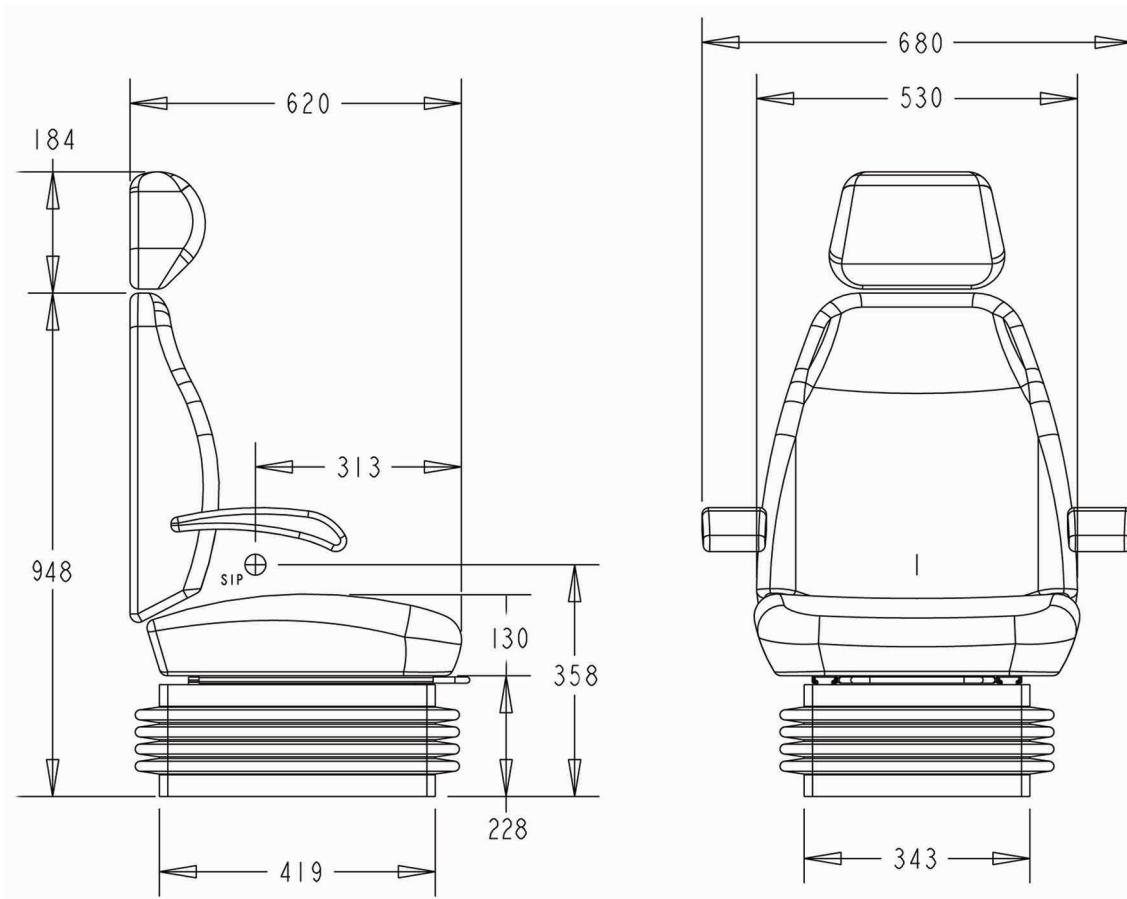

## Ultra Seating

### T875C- Dimensions

NOTE: SIP & HEIGHT POSITION IS CALCULATED AT MID-POSITION OF SUSPENSION (170 MM)

**Note: Mounting Plate & "Z" Bar mounting brackets accomodate a wide range of bolt patterns. Dimensions shown at mid-suspension stroke.**