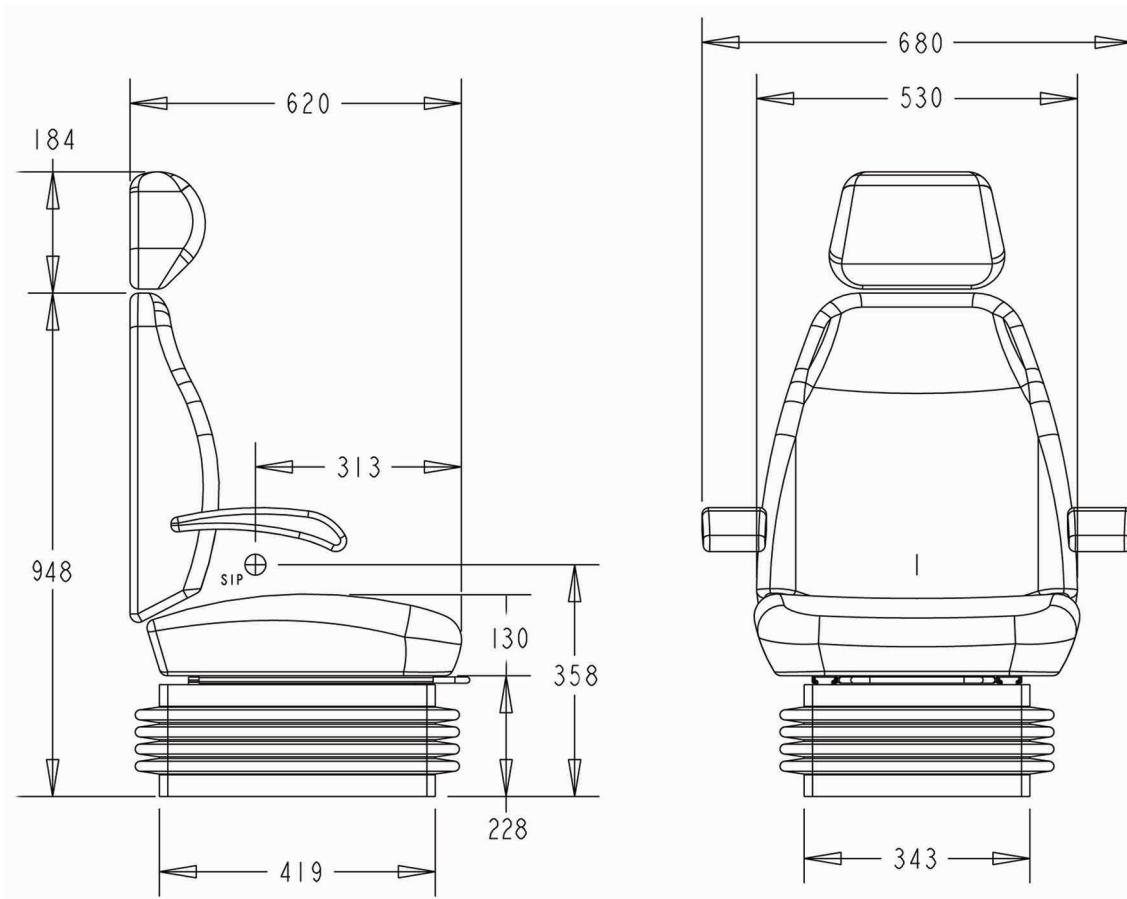

ULTRA SEAT CORPORATION

Ultra Seating

T872- Dimensions

NOTE: SIP & HEIGHT POSITION IS CALCULATED AT MID-POSITION OF SUSPENSION (170 MM)

Note: Mounting Plate & "Z" Bar mounting brackets accomodate a wide range of bolt patterns. Dimensions shown at mid-suspension stroke.