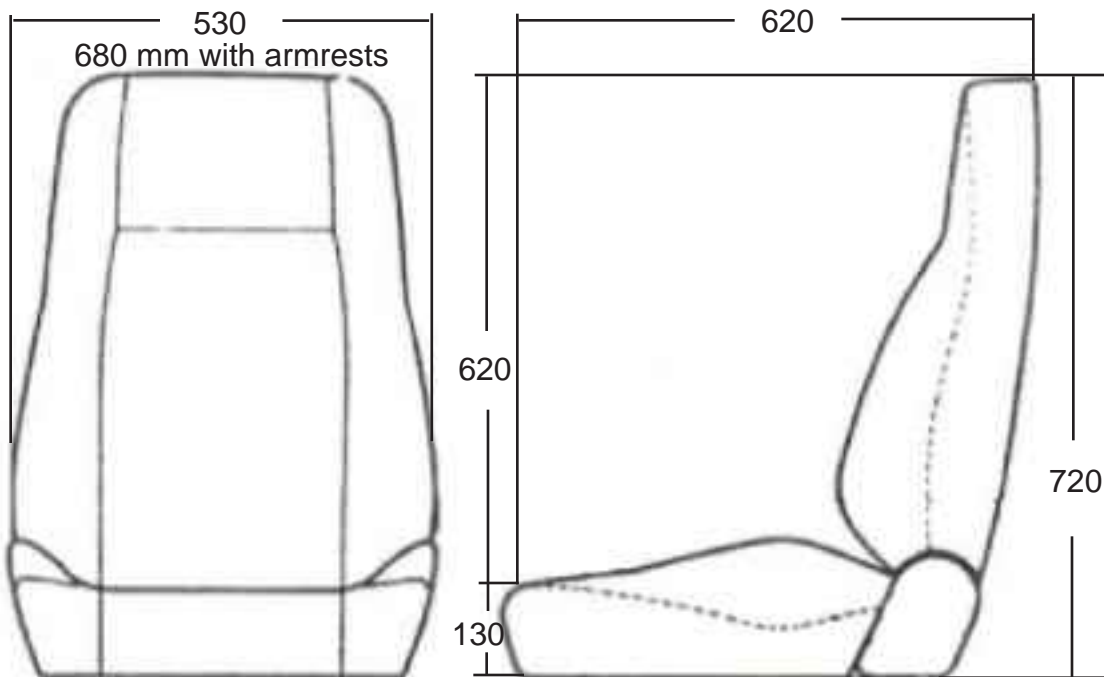

ULTRA SEAT CORPORATION

Ultra Seating

T800- Dimensions

**Note: Mounting Plate & "Z" Bar mounting brackets accomodate a wide range of bolt patterns.
Dimensions shown at mid-suspension stroke.**

T800 - Weight 35 lbs.