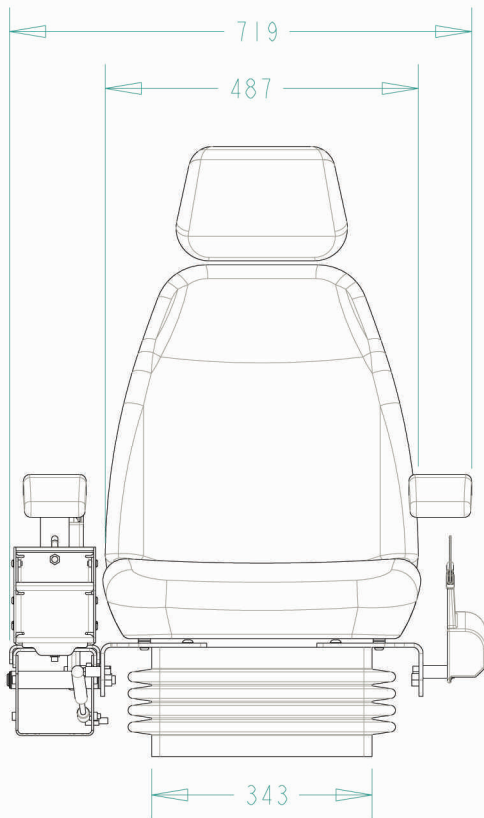

## Ultra Seating

### T772P - Dimensions

NOTE: SIP IS CALCULATED AT MID-POSITION OF SUSPENSION (170 mm)

**Note: Mounting Plate & "Z" Bar mounting brackets accomodate a wide range of bolt patterns. Dimensions shown at mid-suspension stroke.**