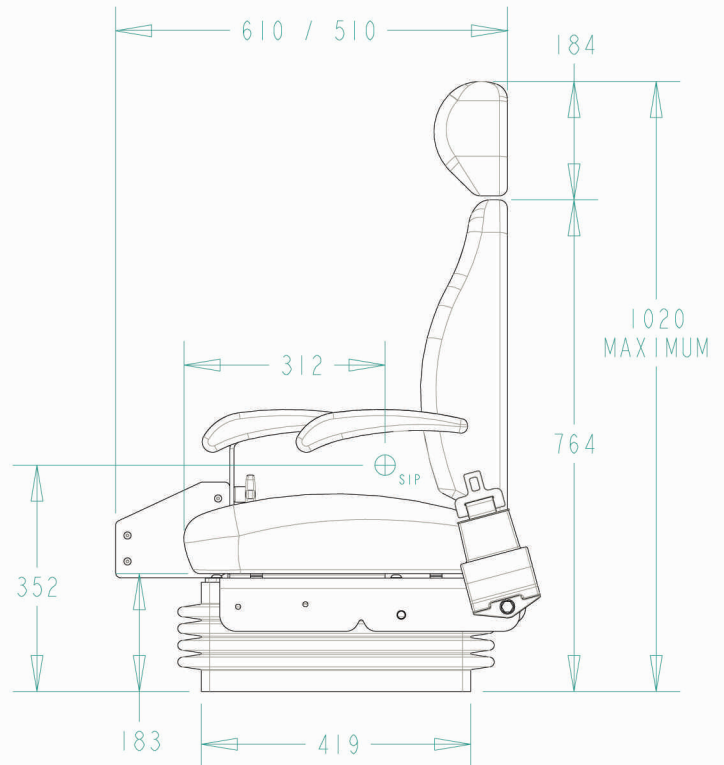

## Ultra Seating

### T772P - Dimensions

NOTE: SIP IS CALCULATED AT MID-POSITION OF SUSPENSION (170 mm)

**Note: Mounting Plate & "Z" Bar mounting brackets accomodate a wide range of bolt patterns. Dimensions shown at mid-suspension stroke.**