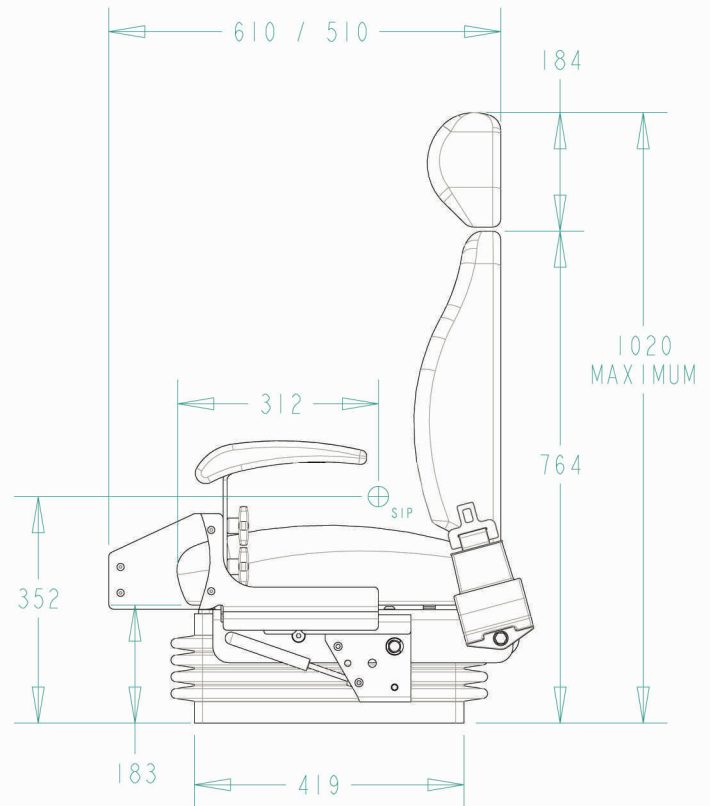

ULTRA SEAT CORPORATION

Ultra Seating

T772P - Dimensions

NOTE: SIP IS CALCULATED AT MID-POSITION OF SUSPENSION (170 mm)

Note: Mounting Plate & "Z" Bar mounting brackets accommodate a wide range of bolt patterns. Dimensions shown at mid-suspension stroke.