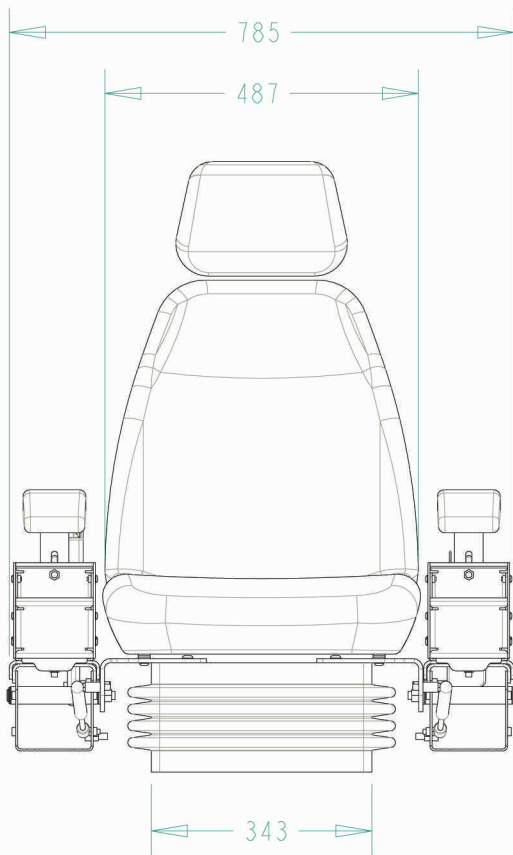

ULTRA SEAT CORPORATION

Ultra Seating

T772P - Dimensions

NOTE: SIP IS CALCULATED AT MID-POSITION OF SUSPENSION (170 mm)

Note: Mounting Plate & "Z" Bar mounting brackets accommodate a wide range of bolt patterns. Dimensions shown at mid-suspension stroke.