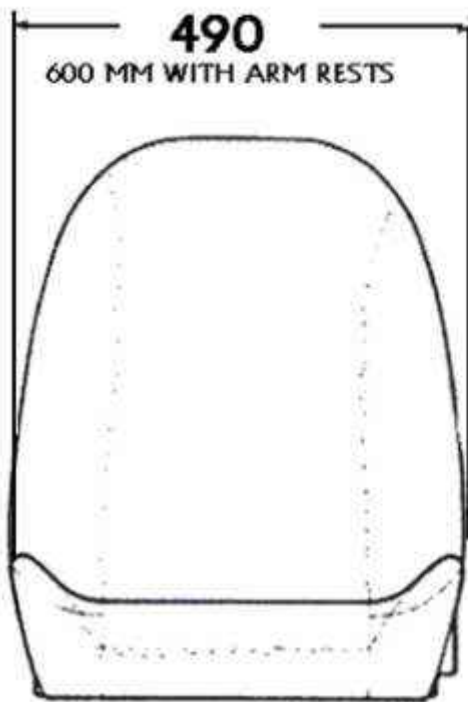

ULTRA SEAT CORPORATION

Ultra

T5 - Upper - Dimensions

Note: Mounting Plate & "Z" Bar mounting brackets accommodate a wide range of bolt patterns. Cross straps are required to mount slide rails.

T5 - Upper - Weight 30 lbs.