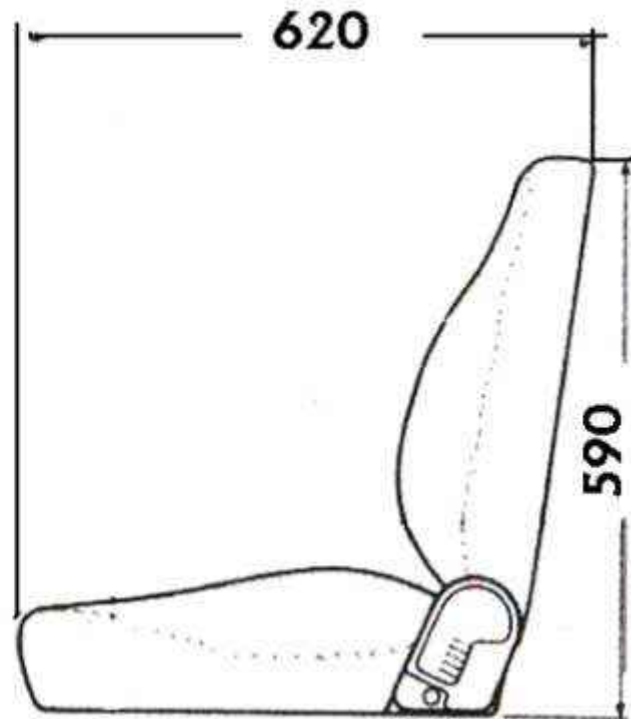

ULTRA SEAT CORPORATION

Ultra

T5 - Upper - Dimensions

Note: Mounting Plate & "Z" Bar mounting brackets accommodate a wide range of bolt patterns. Cross straps are required to mount slide rails.

T5 - Upper - Weight 30 lbs.