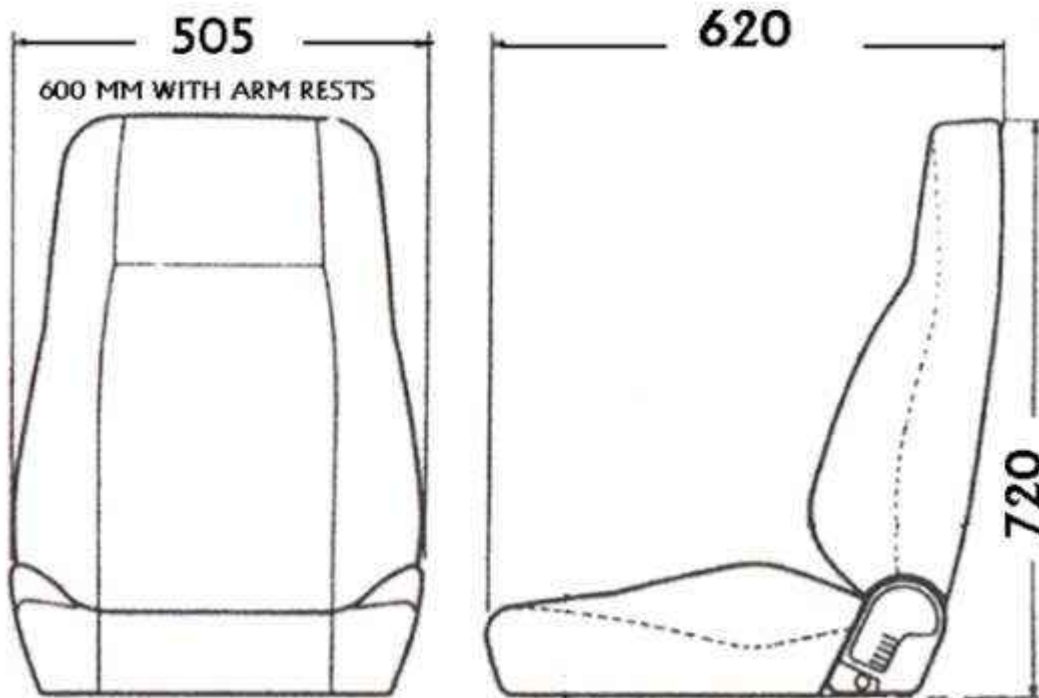

### T4 - Upper - Dimensions

**Note: Mounting Plate & "Z" Bar mounting brackets accomodate a wide range of bolt patterns. Cross straps are required to mount slide rails.**

T4 - Upper - Weight 30 lbs.

Call Us Today  
Phone: 1-800-667-7328  
Fax: 1-888-667-7328