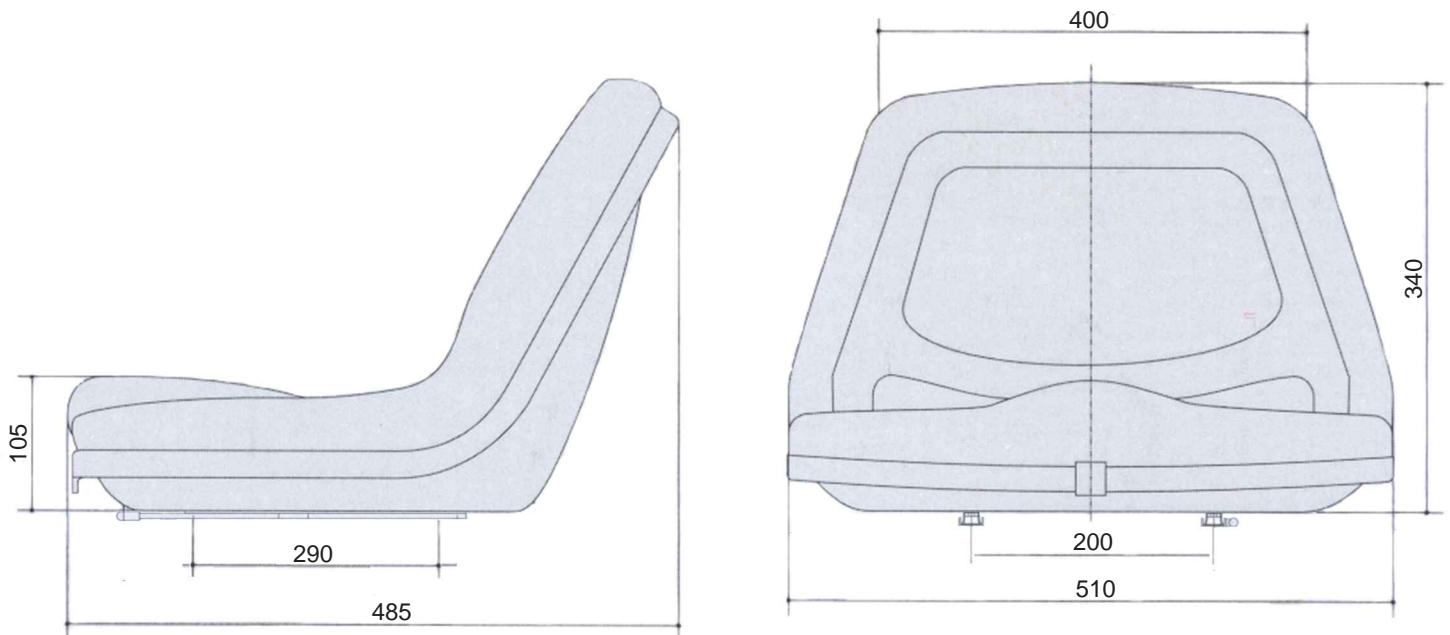

ULTRA SEAT CORPORATION

Ultra Seating
P100- Dimensions

**Note: #1. Optional "Z" Bar mounting brackets accomodate a wide range of bolt patterns.
#2. Mounting dimensions above with optional 880-85 slide rails.
#3. Additional mounting holes on bottom of seat.**

P100 - Weight 13 lbs.

Call Us Today
Phone: 1-800-667-7328
Fax: 1-888-667-7328
www.ultraseat.com

Sold By:

--