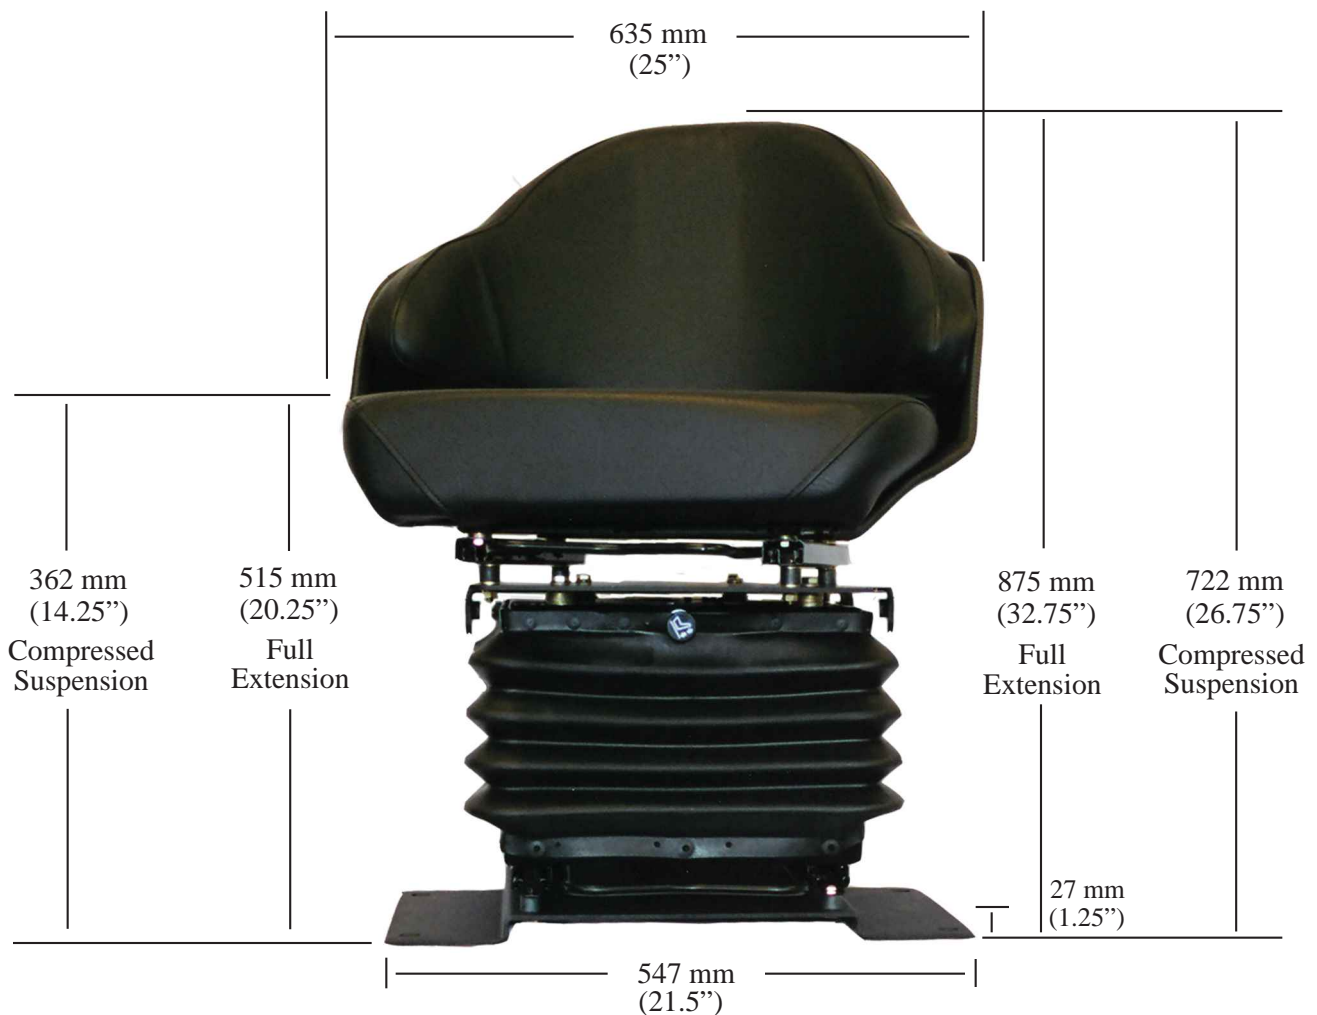

## Ultra Seating M675C- Dimensions

Bolt Hole Mounting Pattern:  
502 mm x 245 mm  
(19.75" x 9.62" mm)

**M675C- Air Ride - Weight 150 lbs.**

Call Us Today  
Phone: 1-800-667-7328  
Fax: 1-888-667-7328  
www.ultraseat.com