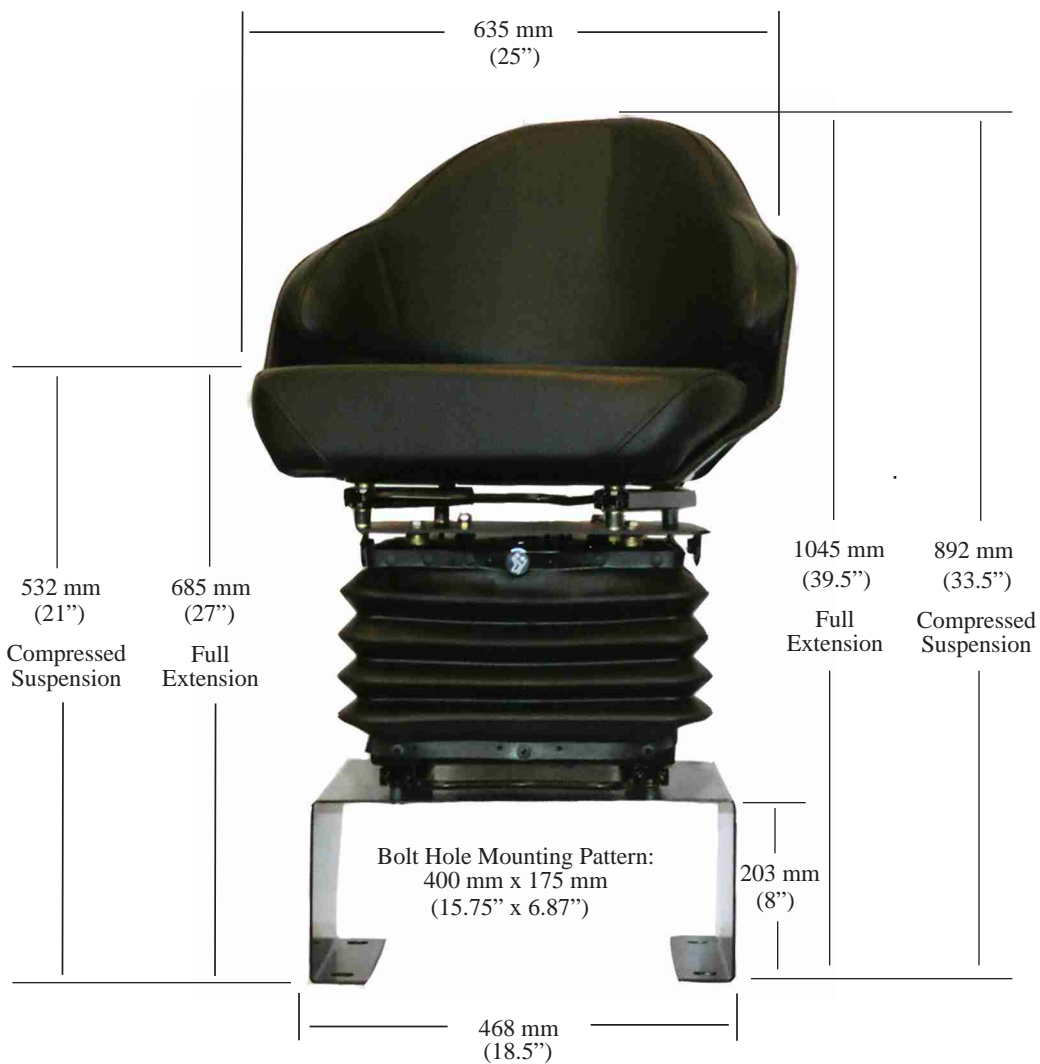

ULTRA SEAT CORPORATION

Ultra Seating

M675C - Dimensions

M675C - Air Ride - Weight 150 lbs.

Call Us Today
 Phone: 1-800-667-7328
 Fax: 1-888-667-7328
 www.ultraseat.com

Sold By: