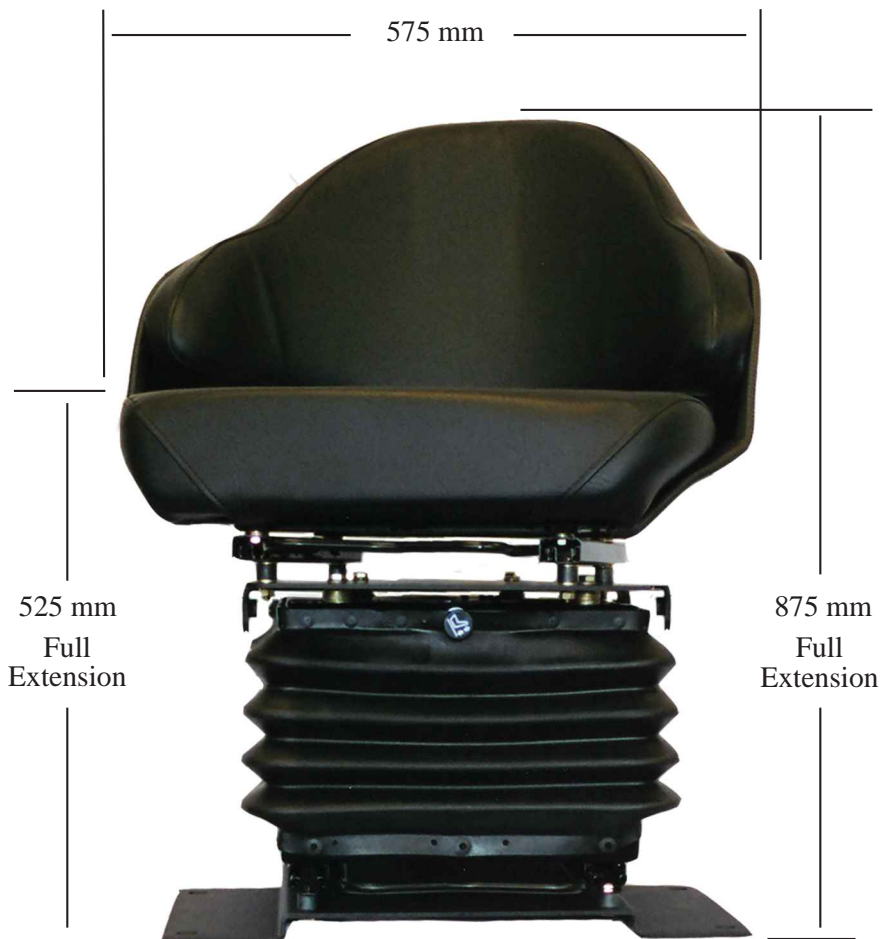

ULTRA SEAT CORPORATION

Ultra Seating

M672 - Dimensions

Bolt Hole Mounting Pattern:
493.75 mm x 240.50 mm

M672 - Mechanical - Weight 150 lbs.

Call Us Today
Phone: 1-800-667-7328
Fax: 1-888-667-7328
www.ultraseat.com