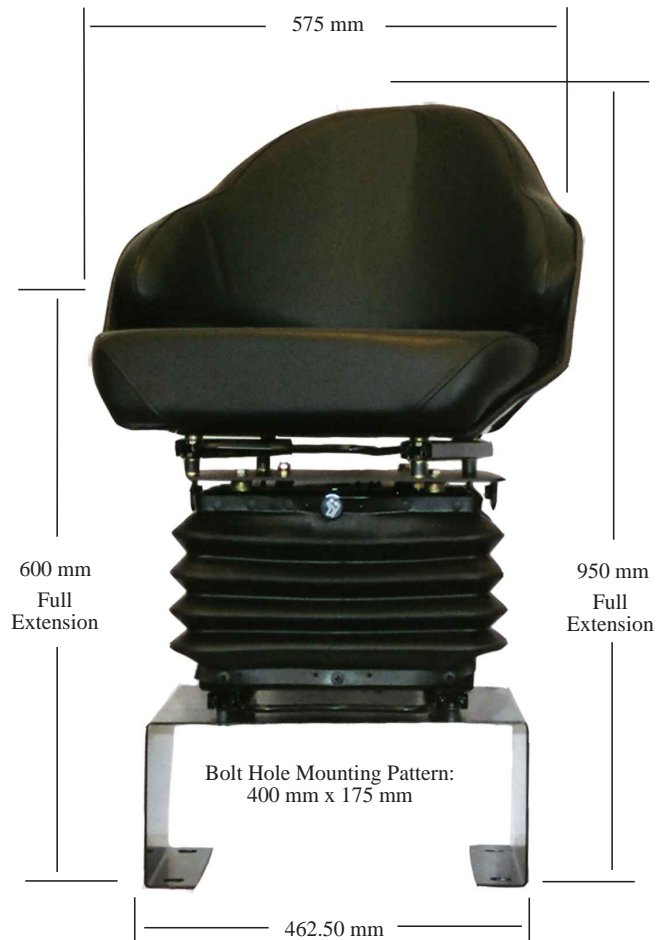

ULTRA SEAT CORPORATION

Ultra Seating

M672 - Dimensions

M672 - Mechanical - Weight 150 lbs.

Call Us Today
Phone: 1-800-667-7328
Fax: 1-888-667-7328
www.ultraseat.com

Sold By:
