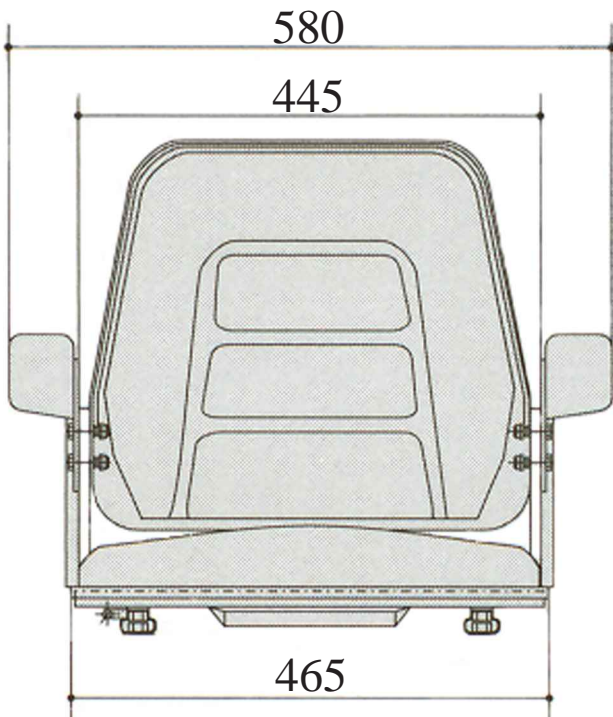

ULTRA SEAT CORPORATION

Ultra Seating

M400- Dimensions

**Note: Mounting Plate & "Z" Bar mounting brackets accomodate a wide range of bolt patterns.  
Dimensions shown at mid-suspension stroke.**

M400 - Weight 28 lbs.