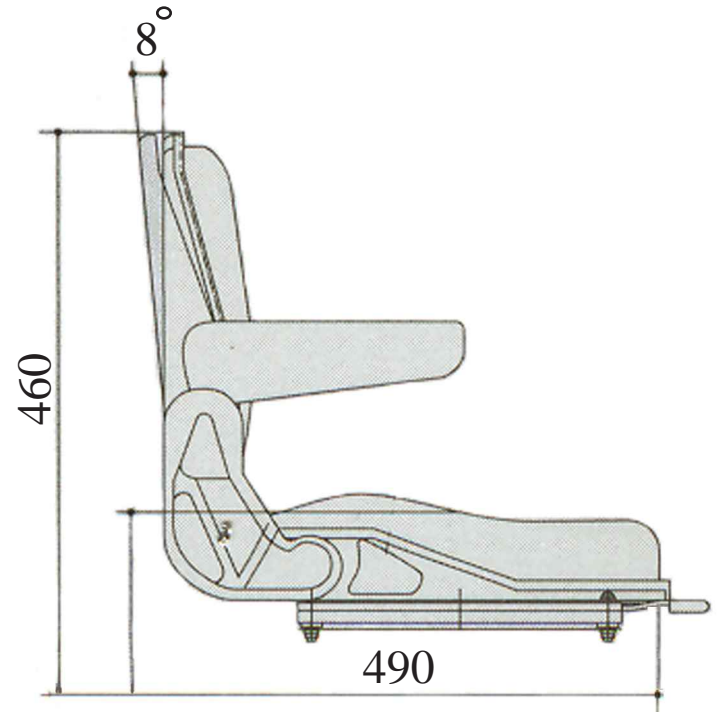

ULTRA SEAT CORPORATION

Ultra Seating

M400- Dimensions

**Note: Mounting Plate & "Z" Bar mounting brackets accomodate a wide range of bolt patterns.  
Dimensions shown at mid-suspension stroke.**

M400 - Weight 28 lbs.