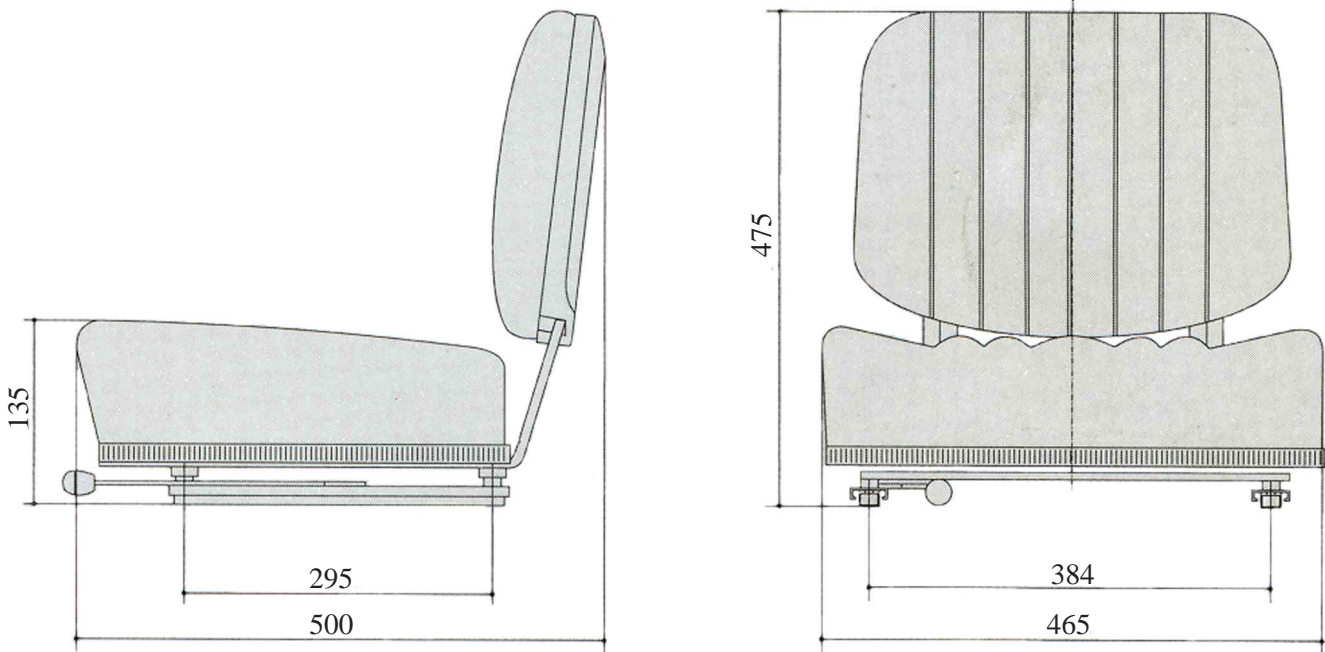

ULTRA SEAT CORPORATION

Ultra Seating

M200- Dimensions

**Note: Mounting Plate & "Z" Bar mounting brackets accomodate a wide range of bolt patterns.  
Dimensions shown at mid-suspension stroke.**

M200 - Weight 25 lbs.