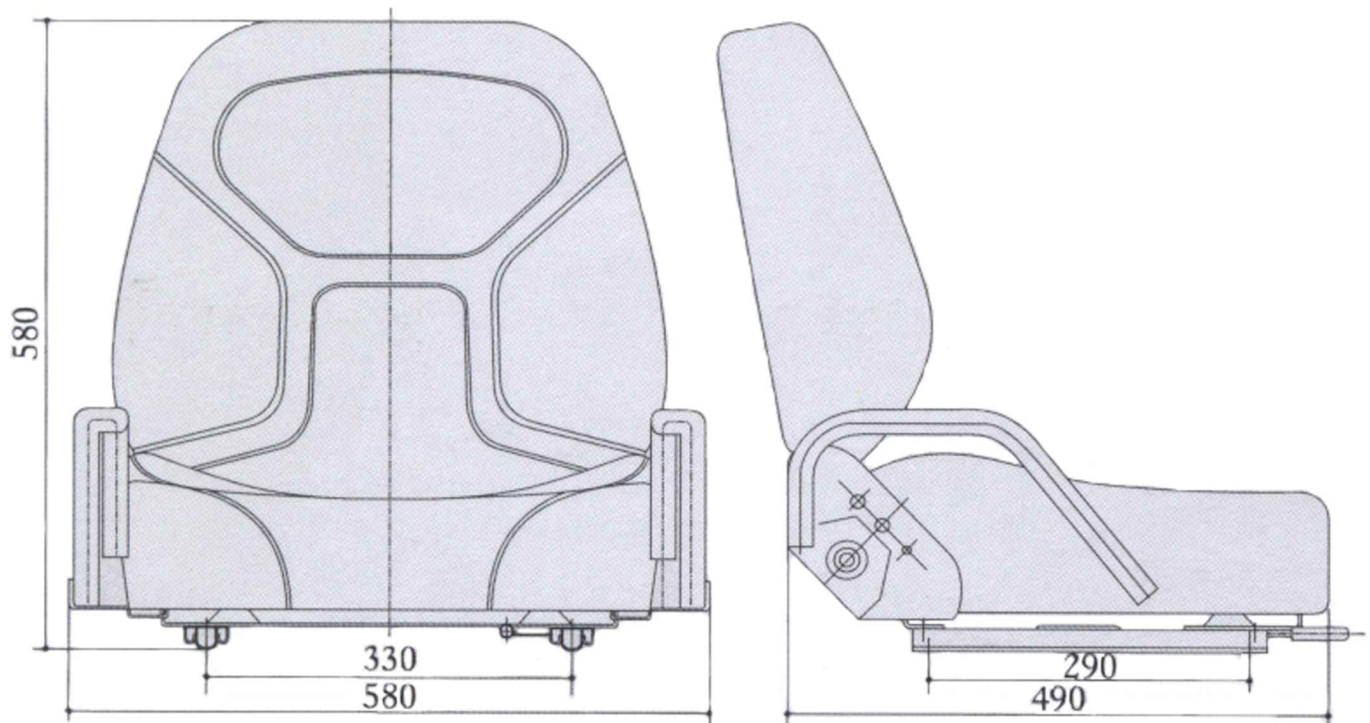

ULTRA SEAT CORPORATION

Ultra Seating
F200- Dimensions

**Note: Mounting Plate & "Z" Bar mounting brackets accomodate a wide range of bolt patterns.
Dimensions shown at mid-suspension stroke.**

F200- Weight 18 lbs.