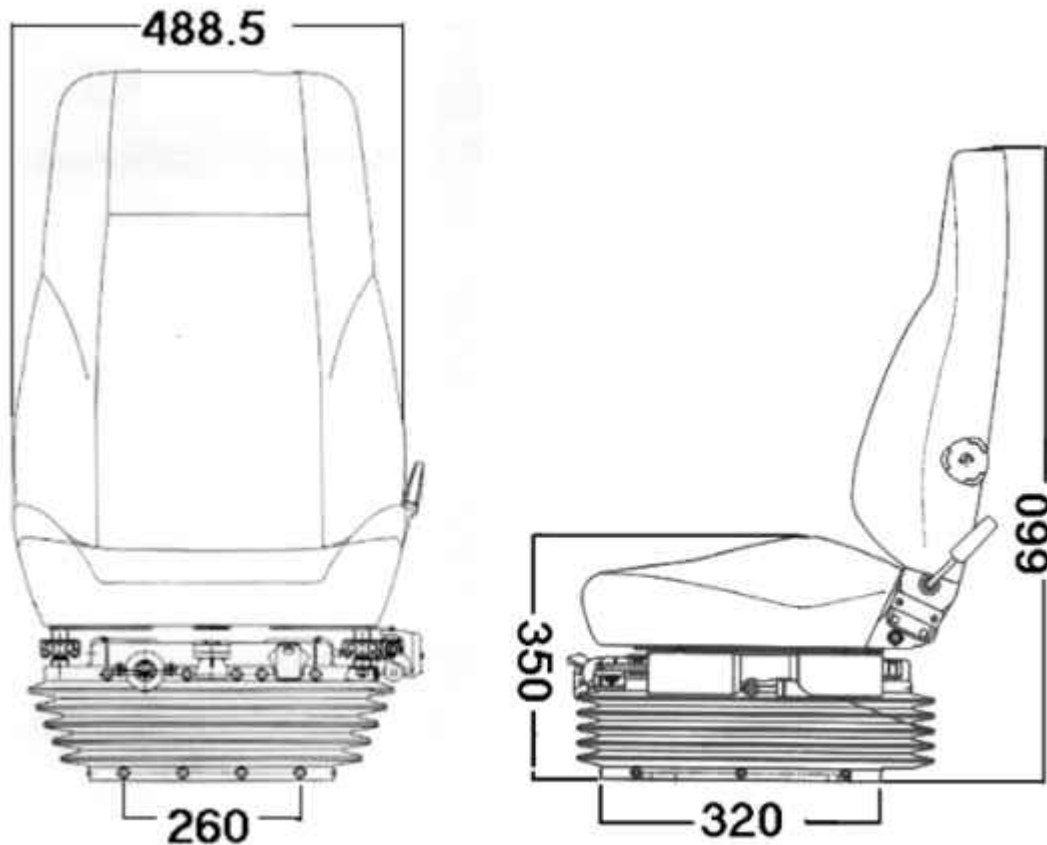

ULTRA SEAT CORPORATION

Ultra

854C - Air Ride - Dimensions

**Note: Mounting Plate & "Z" Bar mounting brackets accomodate a wide range of bolt patterns.  
Dimensions shown at mid-suspension stroke.**

854C- Air Ride - Weight 90 lbs.