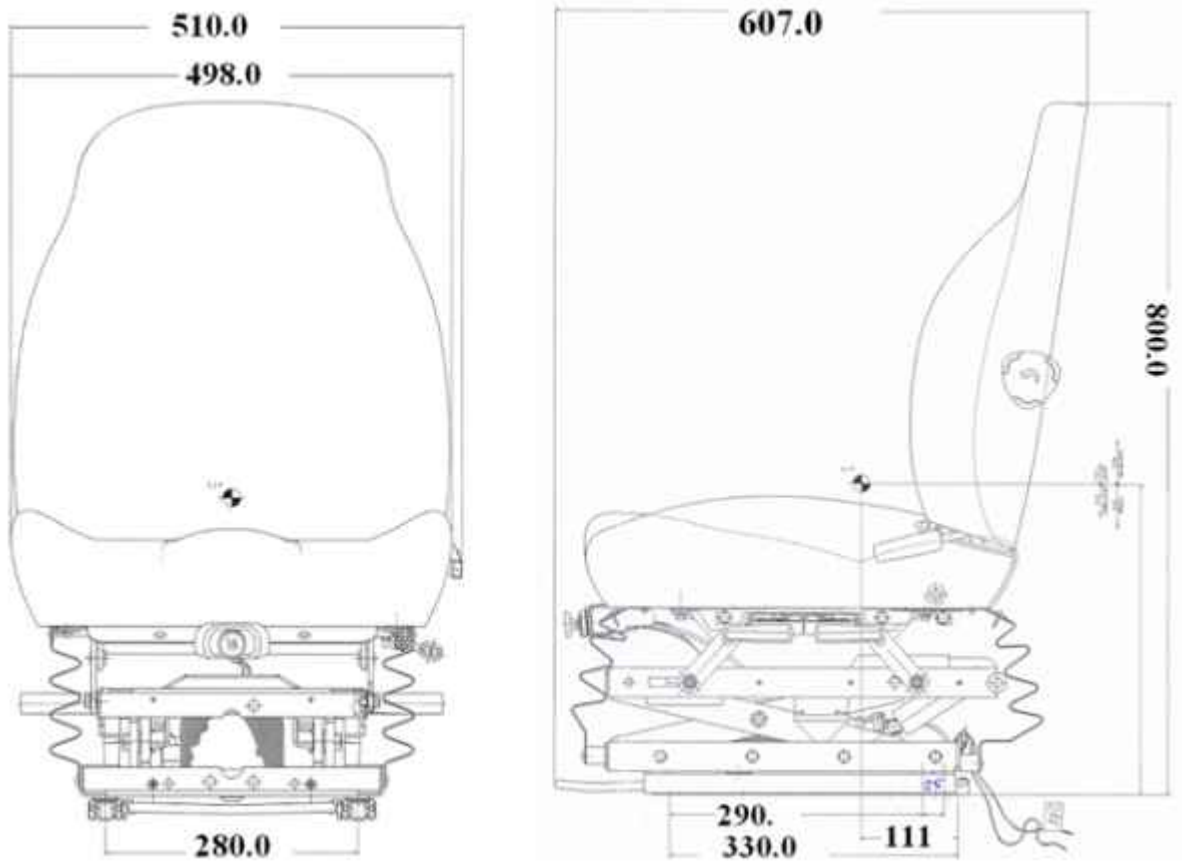

ULTRA SEAT CORPORATION

Ultra Seating

56E1 - Mechanical - Dimensions

Note: Mounting Plate & "Z" Bar mounting brackets accommodate a wide range of bolt patterns. Dimensions shown at mid-suspension stroke.

56E1- Mechanical - Weight 95 lbs.