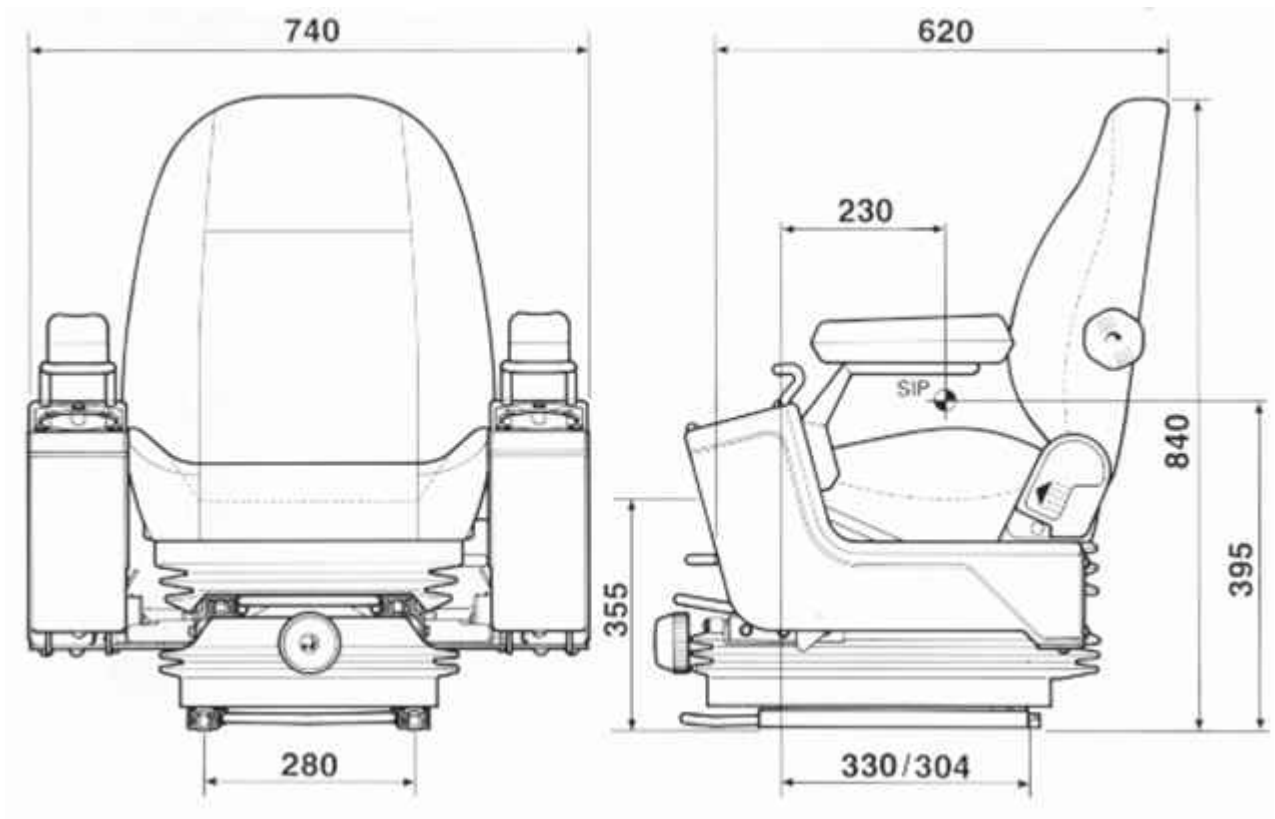

ULTRA SEAT CORPORATION

Ultra

555PC - Air Ride - Dimensions

Note: Mounting Plate & "Z" Bar mounting brackets accomodate a wide range of bolt patterns. Dimensions shown at mid-suspension stroke.

555PC- Air Ride - Weight 90 lbs.