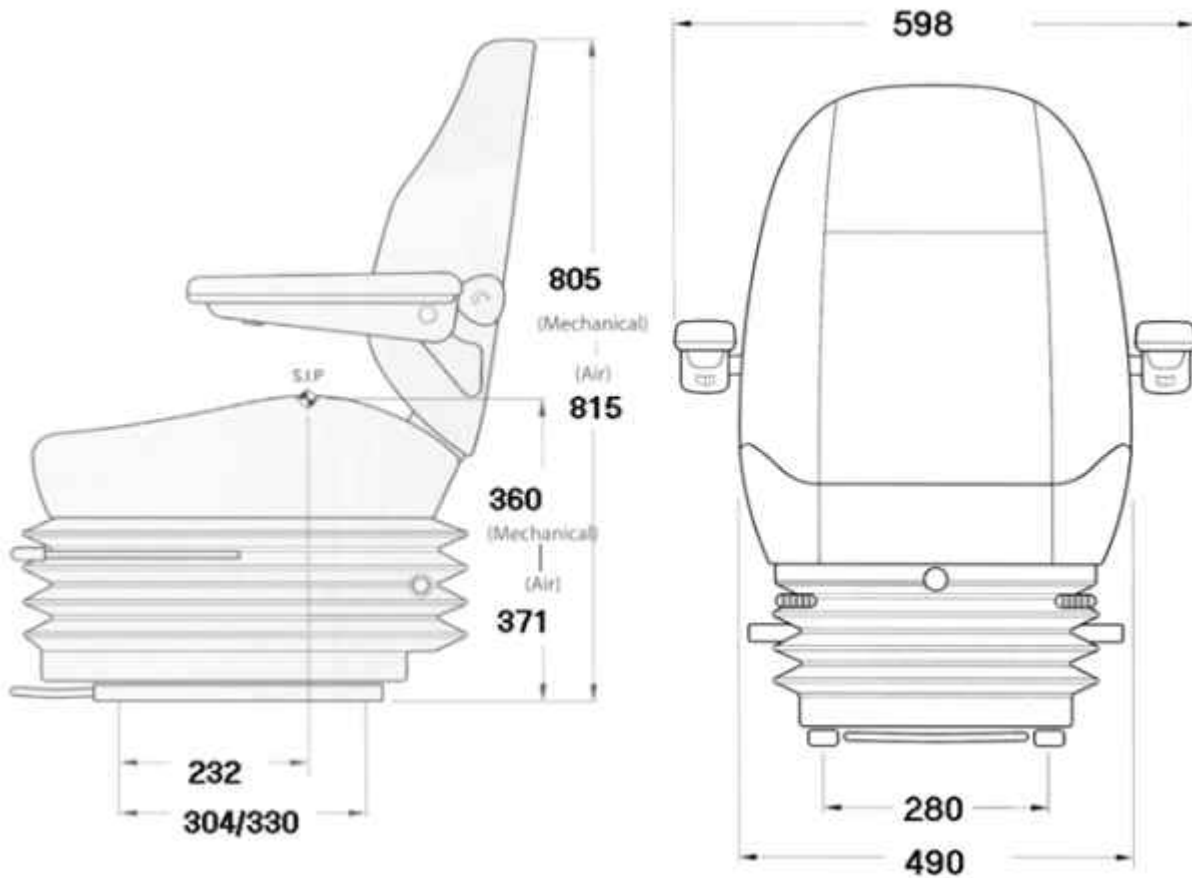

### 555C - Air Ride - Dimensions

**Note: Mounting Plate & "Z" Bar mounting brackets accommodate a wide range of bolt patterns. Dimensions shown at mid-suspension stroke.**

555C- Air Ride - Weight 90 lbs.