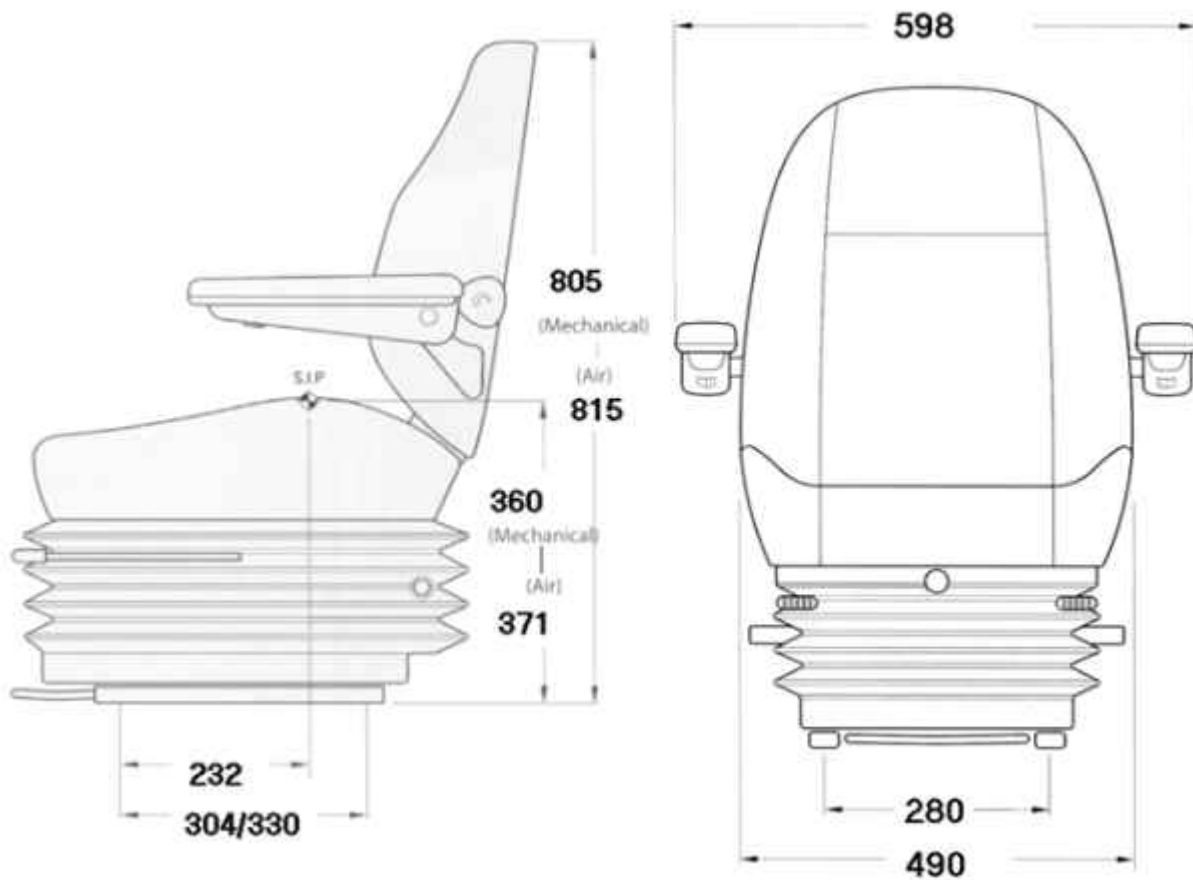

ULTRA SEAT CORPORATION

Ultra

555 - Air Ride - Dimensions

Note: Mounting Plate & "Z" Bar mounting brackets accommodate a wide range of bolt patterns. Dimensions shown at mid-suspension stroke.

555- Air Ride - Weight 90 lbs.