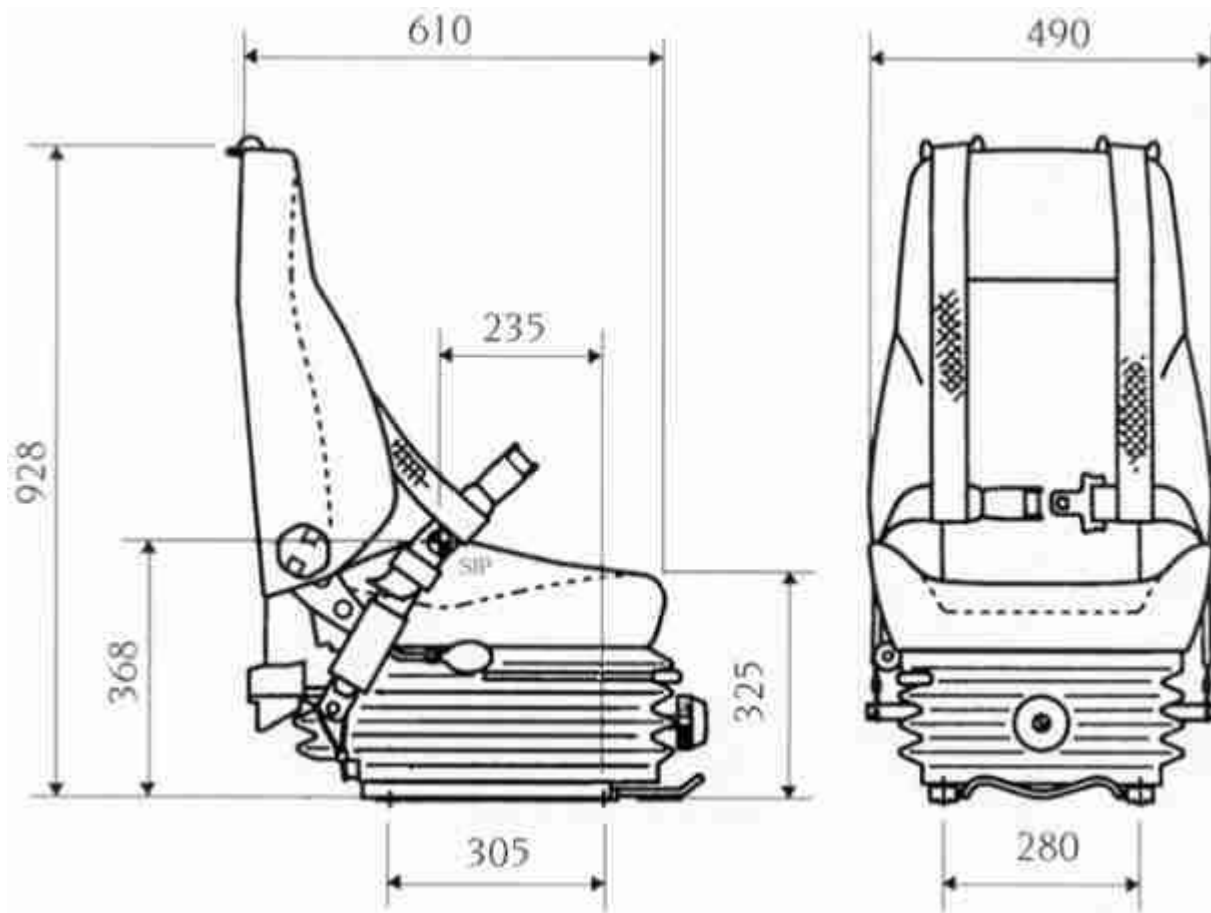

ULTRA SEAT CORPORATION

Ultra

554CH Air Ride - Dimensions

**Note: Mounting Plate & "Z" Bar mounting brackets accomodate a wide range of bolt patterns. Dimensions shown at mid-suspension stroke.**

554CH Air Ride - Weight 100 lbs.