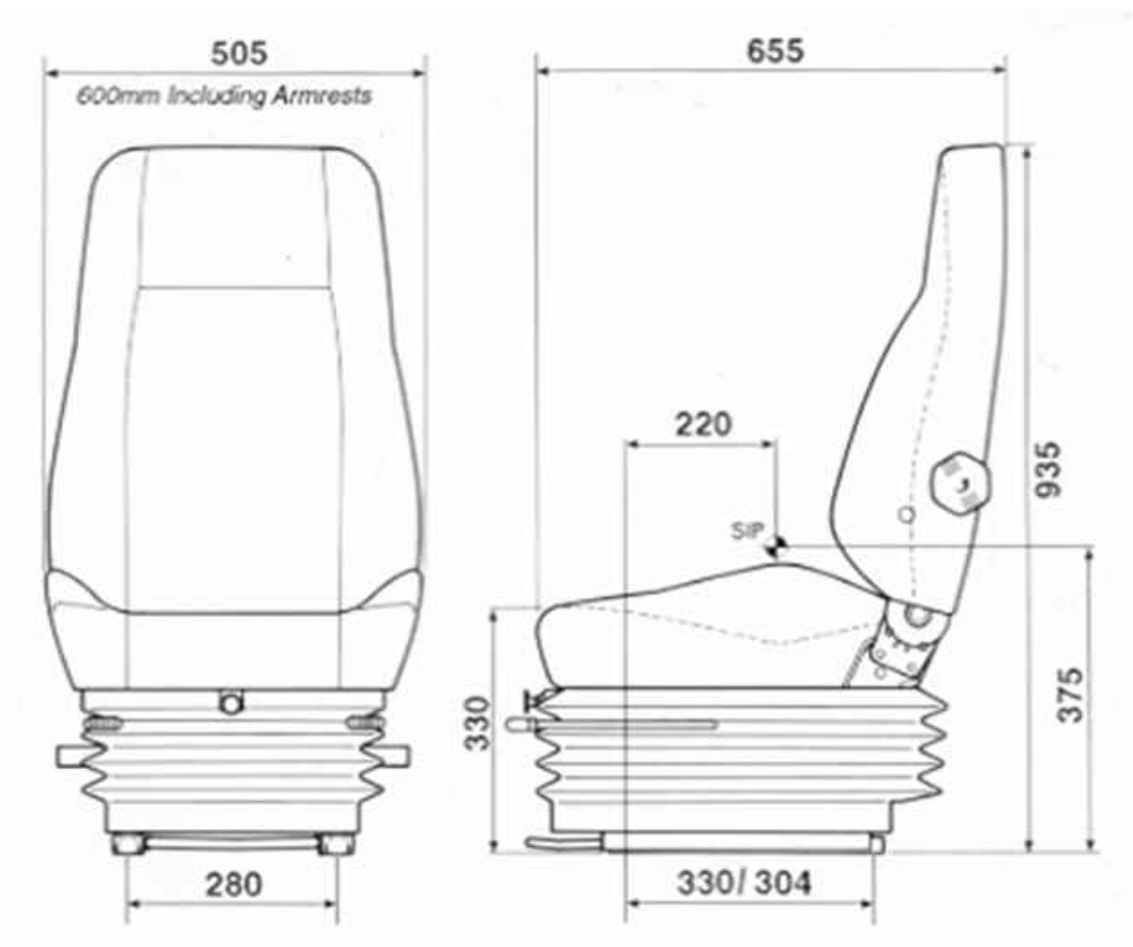

ULTRA SEAT CORPORATION

Ultra

554C Air Ride - Dimensions

Note: Mounting Plate & "Z" Bar mounting brackets accommodate a wide range of bolt patterns. Dimensions shown at mid-suspension stroke.

554C Air Ride - Weight 100 lbs.