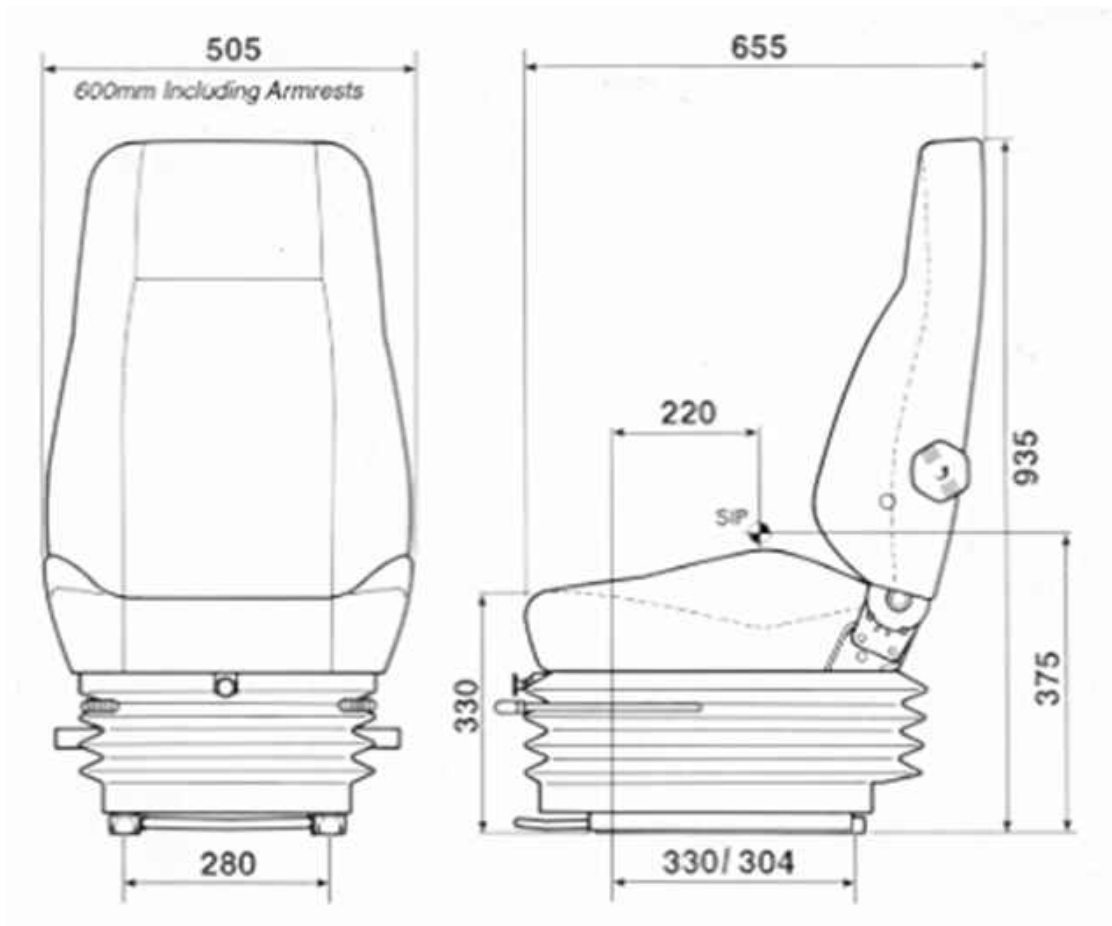

ULTRA SEAT CORPORATION

Ultra

554 Direct Air - Dimensions

**Note: Mounting Plate & "Z" Bar mounting brackets accommodate a wide range of bolt patterns. Dimensions shown at mid-suspension stroke.**

554 Direct Air - Weight 100 lbs.