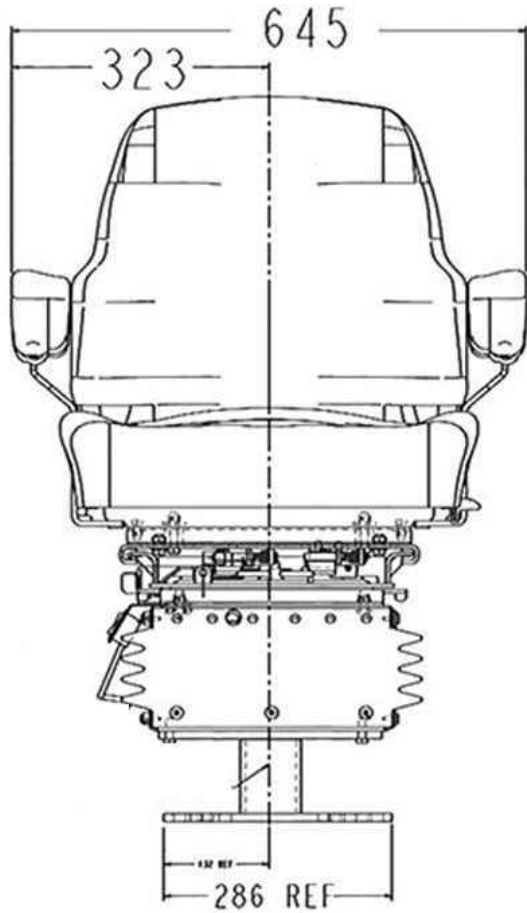

ULTRA SEAT CORPORATION

Ultra

5500TLB Series - Dimensions

Note: Mounting Plate & "Z" Bar mounting brackets accomodate a wide range of bolt patterns. Dimensions shown at mid-suspension stroke.

5500TLB Series -Air Ride - Weight 170 lbs.