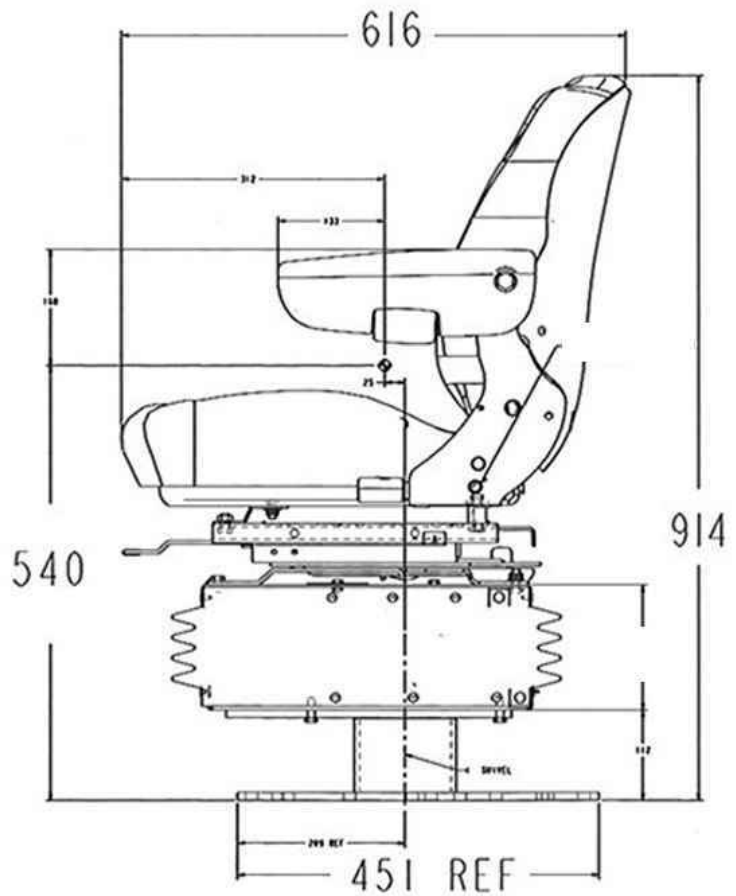

ULTRA SEAT CORPORATION

Ultra

5500TLB Series - Dimensions

Note: Mounting Plate & "Z" Bar mounting brackets accomodate a wide range of bolt patterns. Dimensions shown at mid-suspension stroke.

5500TLB Series -Air Ride - Weight 170 lbs.