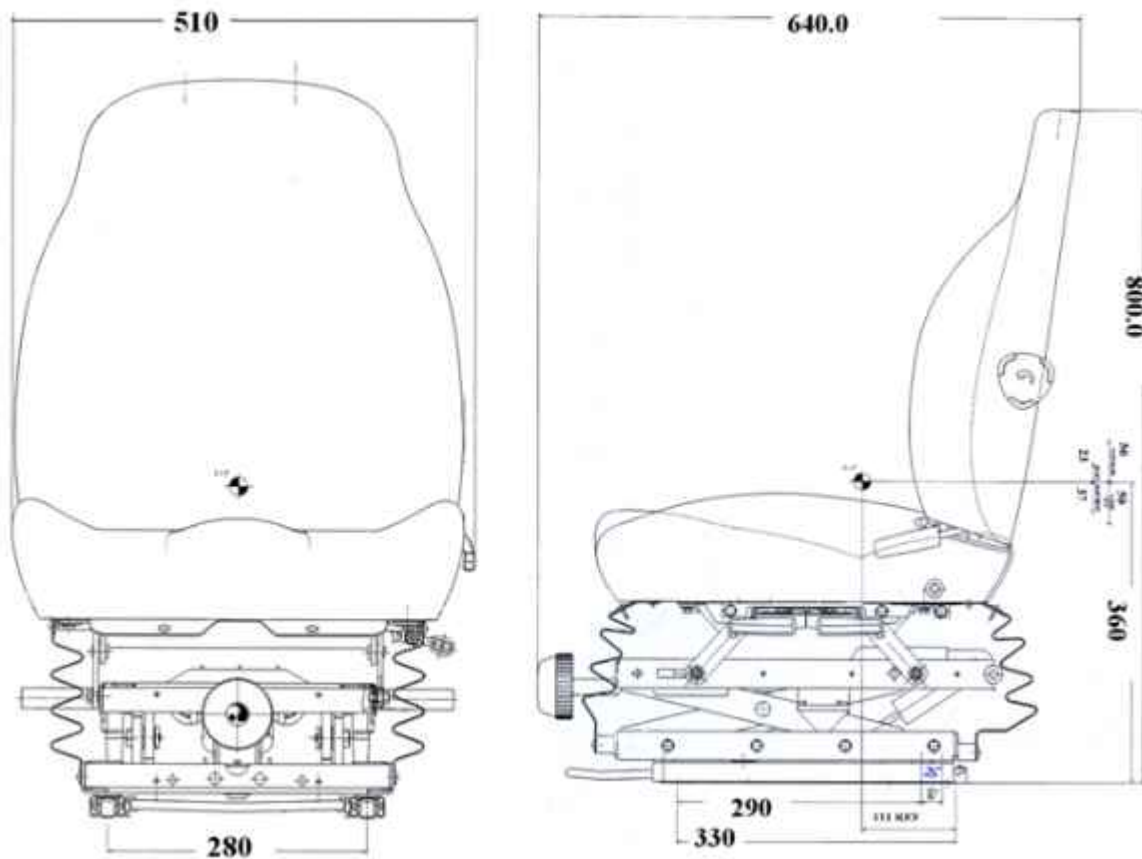

ULTRA SEAT CORPORATION

Ultra

54E1 - Mechanical - Dimensions

**Note: Mounting Plate & "Z" Bar mounting brackets accomodate a wide range of bolt patterns.
Dimensions shown at mid-suspension stroke.**

54E1 - Mechanical - Weight 95 lbs.