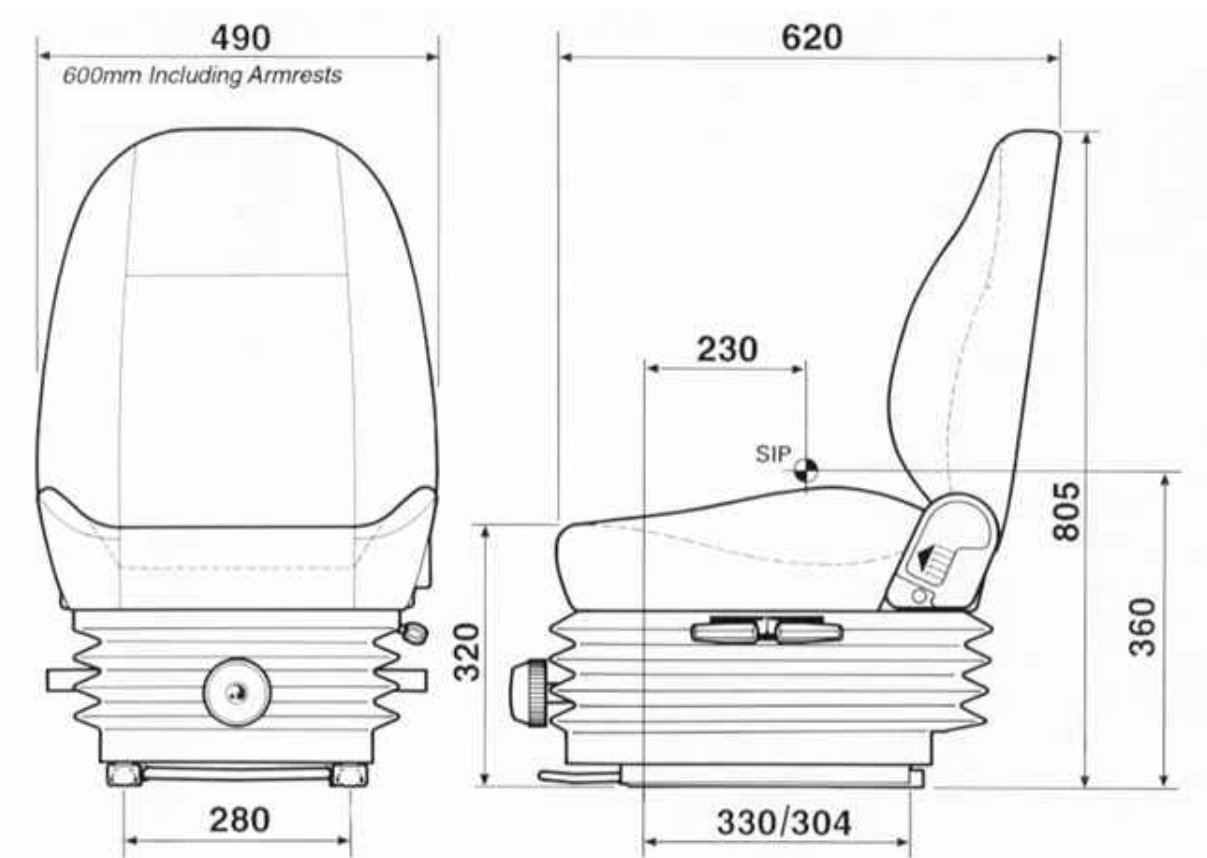

### 525 - Mechanical - Dimensions

**Note: Mounting Plate & "Z" Bar mounting brackets accomodate a wide range of bolt patterns. Dimensions shown at mid-suspension stroke.**

525 - Mechanical - Weight 90 lbs.