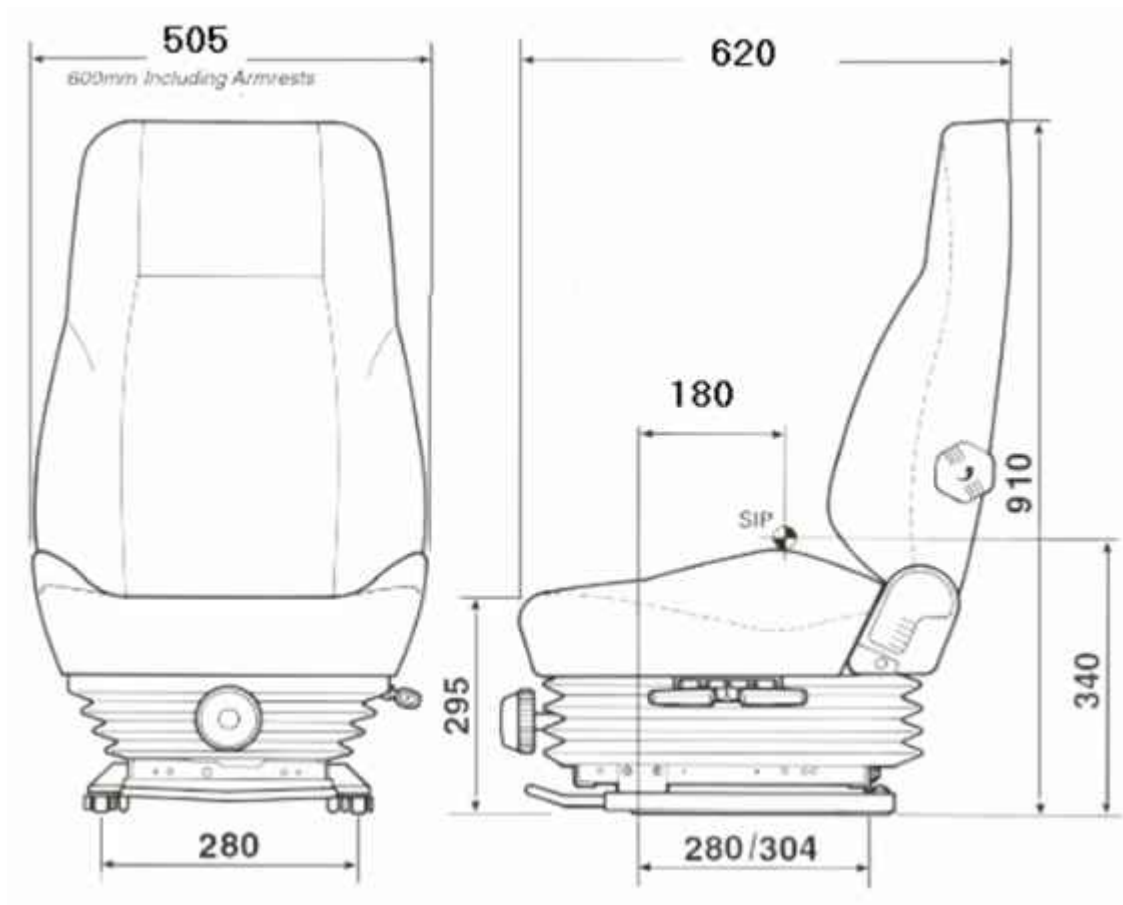

ULTRA SEAT CORPORATION

Ultra

414 - Mechanical - Dimensions

**Note: Mounting Plate & "Z" Bar mounting brackets accomodate a wide range of bolt patterns. Dimensions shown at mid-suspension stroke.**

414 - Mechanical - Weight 75 lbs.