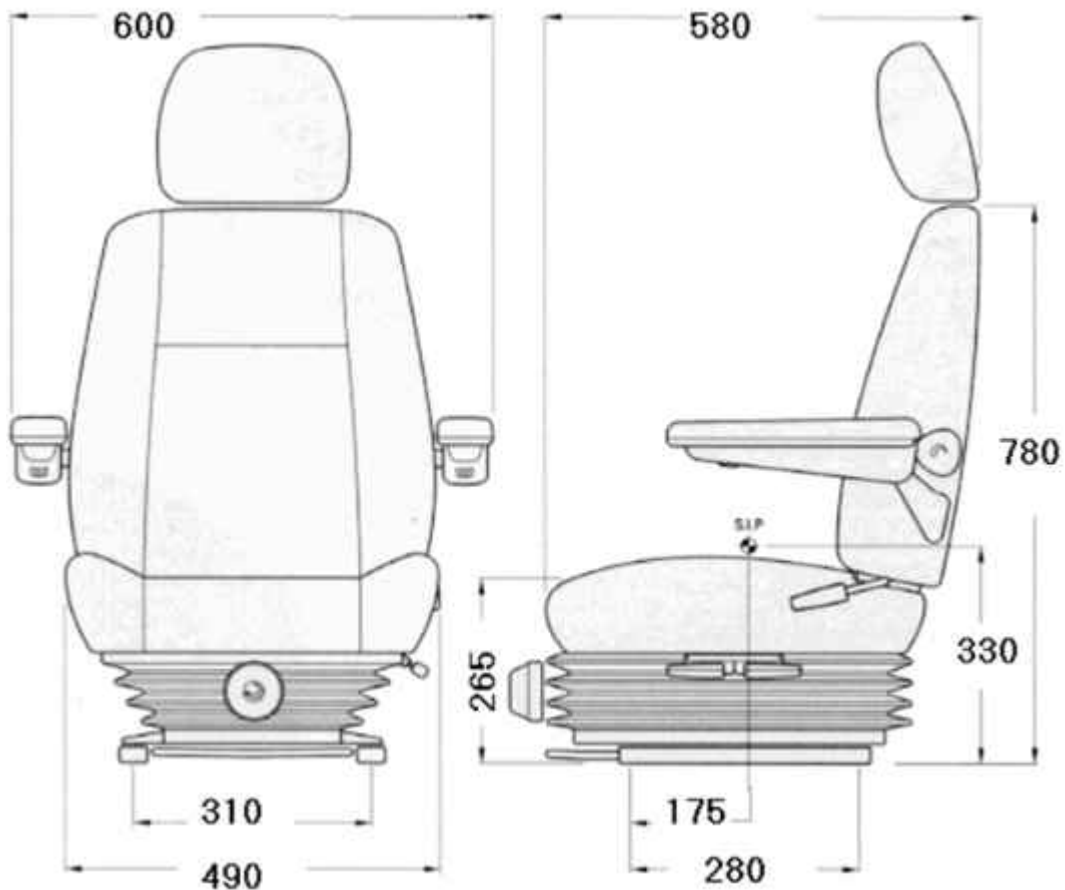

ULTRA SEAT CORPORATION

Ultra

411 - Mechanical - Dimensions

**Note: Mounting Plate & "Z" Bar mounting brackets accomodate a wide range of bolt patterns.
Dimensions shown at mid-suspension stroke.**

411 - Mechanical - Weight 70 lbs.