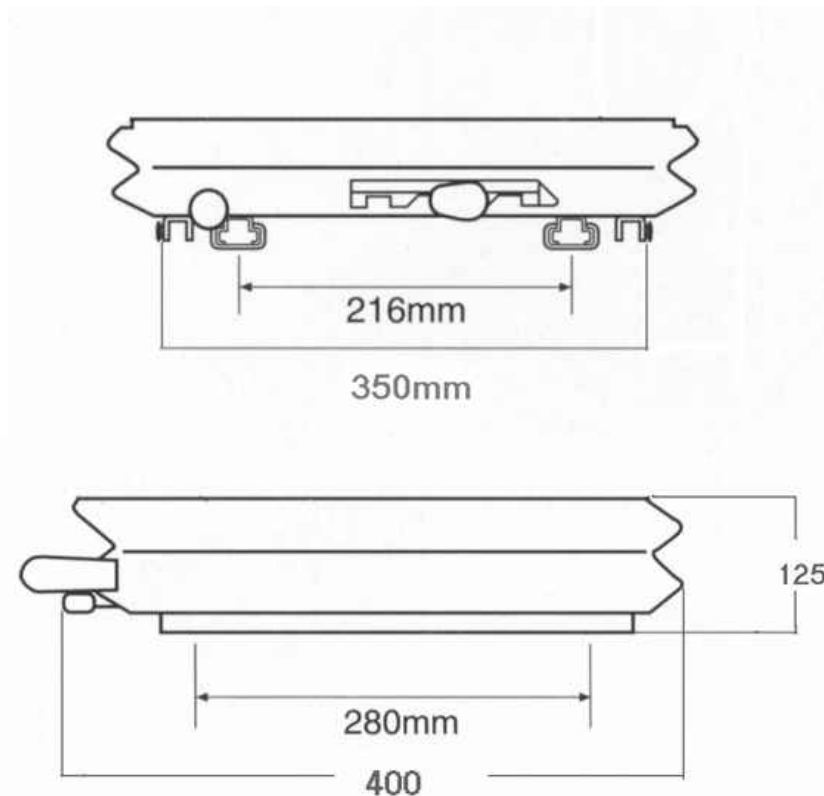

ULTRA SEAT CORPORATION

Ultra

25 Air Ride Suspension - Dimensions

**Note: Mounting Plate & "Z" Bar mounting brackets accommodate a wide range of bolt patterns.
Dimensions shown at mid-suspension stroke.**