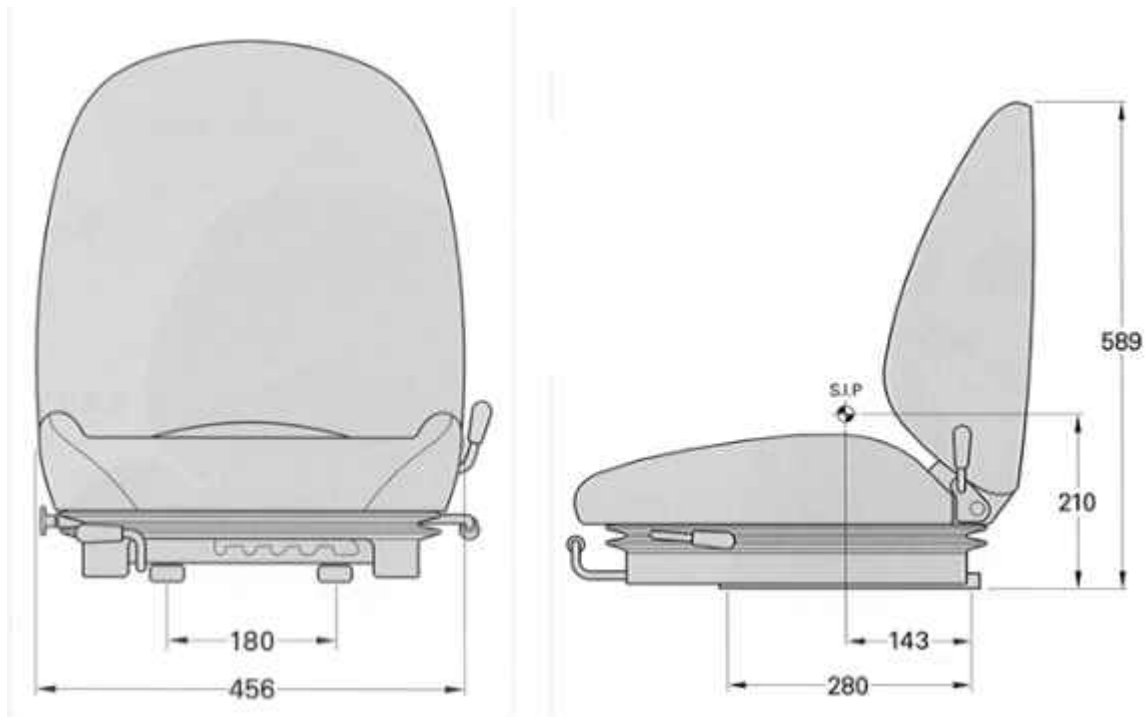

ULTRA SEAT CORPORATION

Ultra

254C - Air Ride - Dimensions

**Note: Mounting Plate & "Z" Bar mounting brackets accomodate a wide range of bolt patterns.
Dimensions shown at mid-suspension stroke.**

254C - Air Ride - Weight 45 lbs.