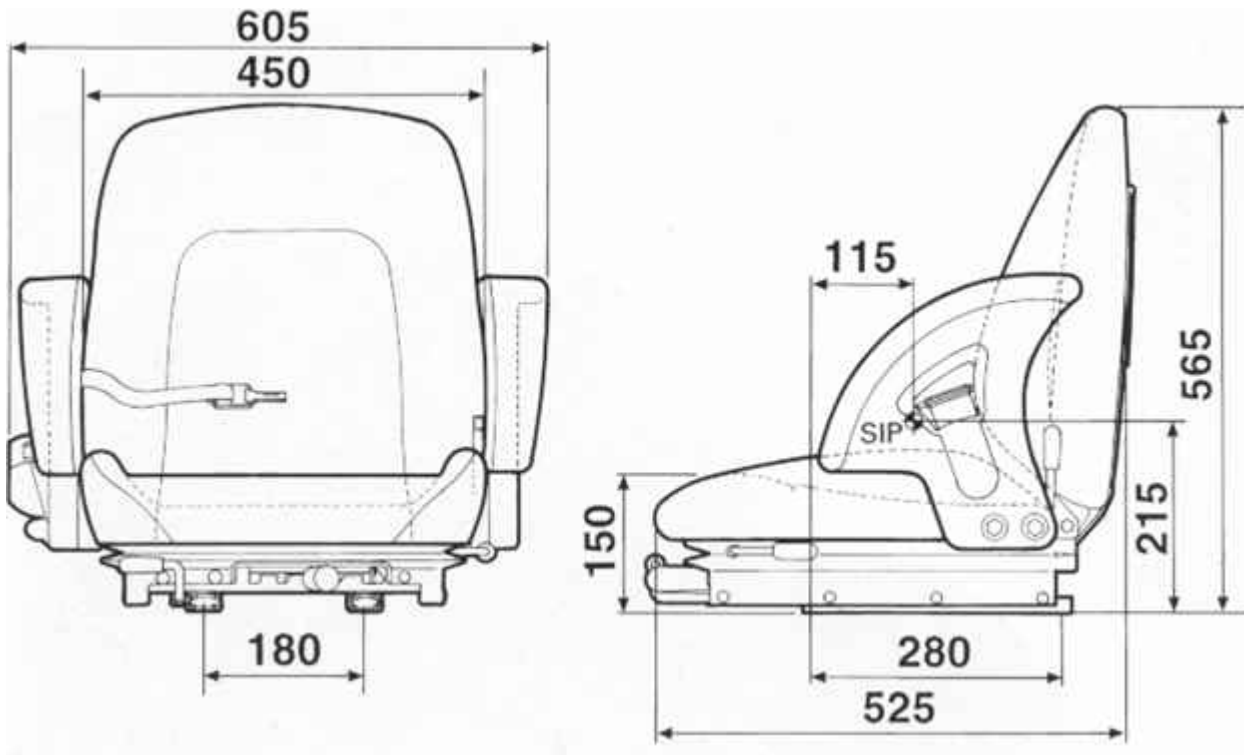

ULTRA SEAT CORPORATION

Ultra

211 -Mechanical - Dimensions

**Note: Mounting Plate & "Z" Bar mounting brackets accommodate a wide range of bolt patterns. Dimensions shown at mid-suspension stroke.**

211 - Mechanical - Weight 40 lbs.