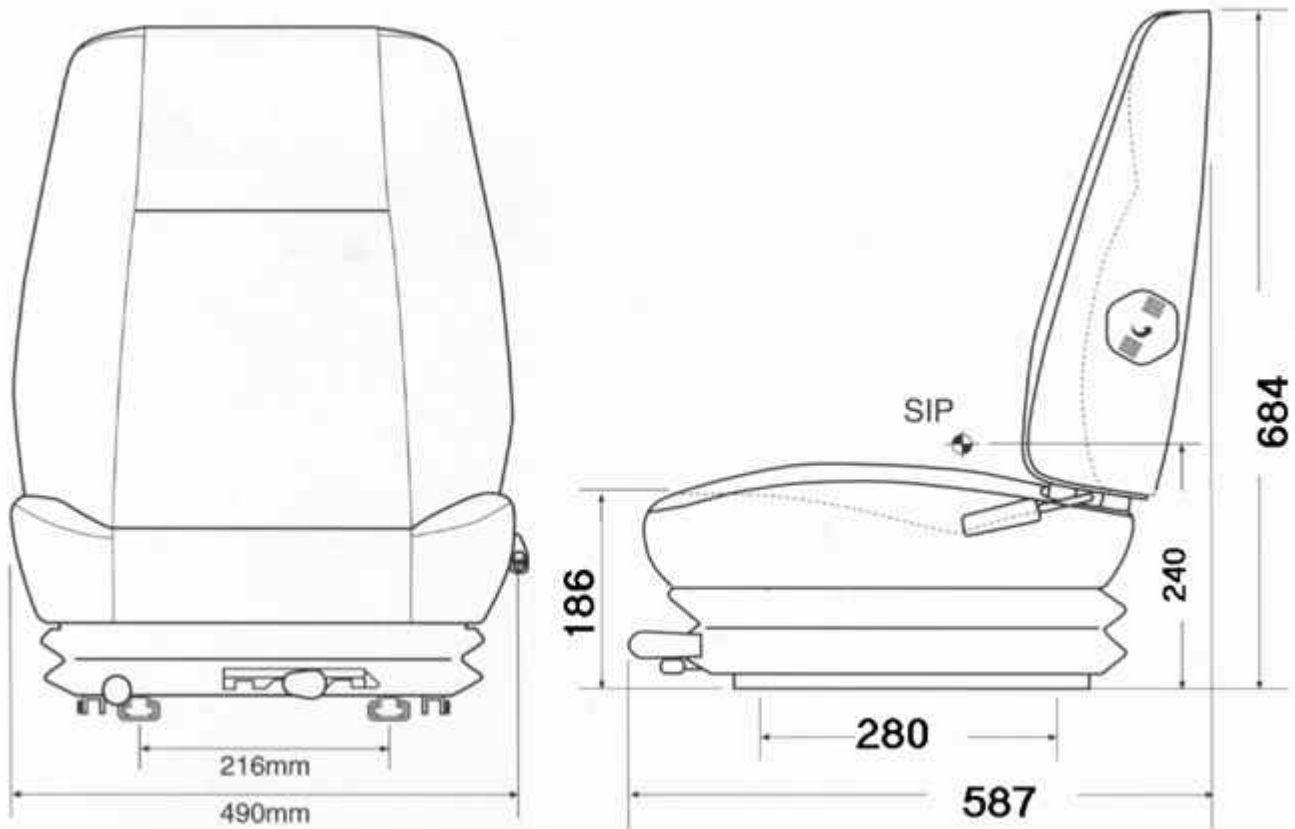

ULTRA SEAT CORPORATION

Ultra

21/T1 - Mechanical - Dimensions

Note: Mounting Plate & "Z" Bar mounting brackets accommodate a wide range of bolt patterns. Dimensions shown at mid-suspension stroke.

21/T1 - Mechanical - Weight 50 lbs.