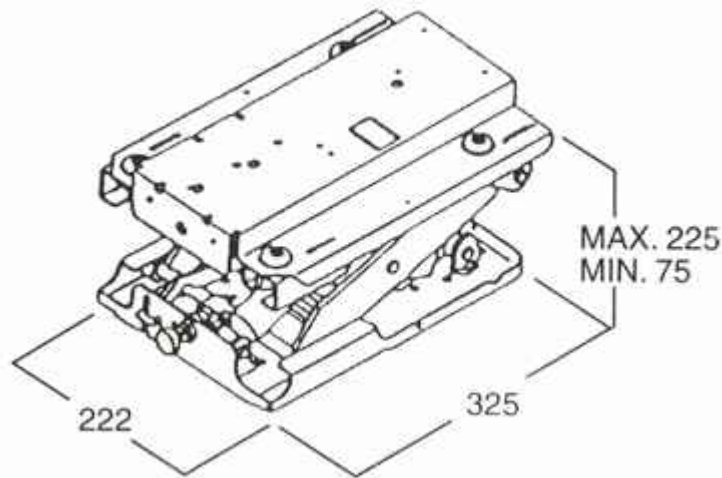

ULTRA SEAT CORPORATION

Ultra
15 Suspension - Dimension

**Note: Mounting Plate & "Z" Bar mounting brackets accomodate a wide range of bolt patterns.
Cross straps are required to mount slide rails.**

15 - Suspension - Weight 20 lbs.