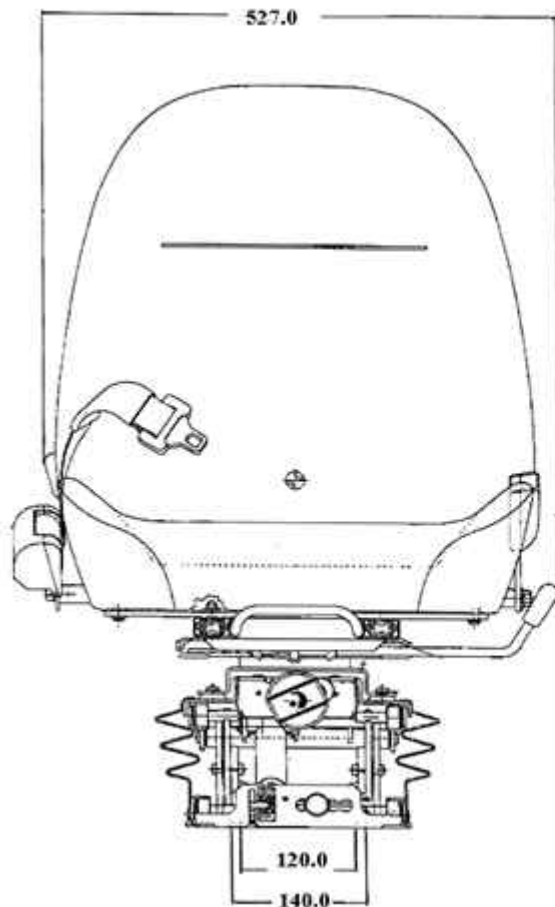

ULTRA SEAT CORPORATION

Ultra

155 Seat - Dimensions

Note: Mounting Plate & "Z" Bar mounting brackets accommodate a wide range of bolt patterns. Dimensions shown at mid-suspension stroke.

155 Seat - Air Ride - Weight 100 lbs.