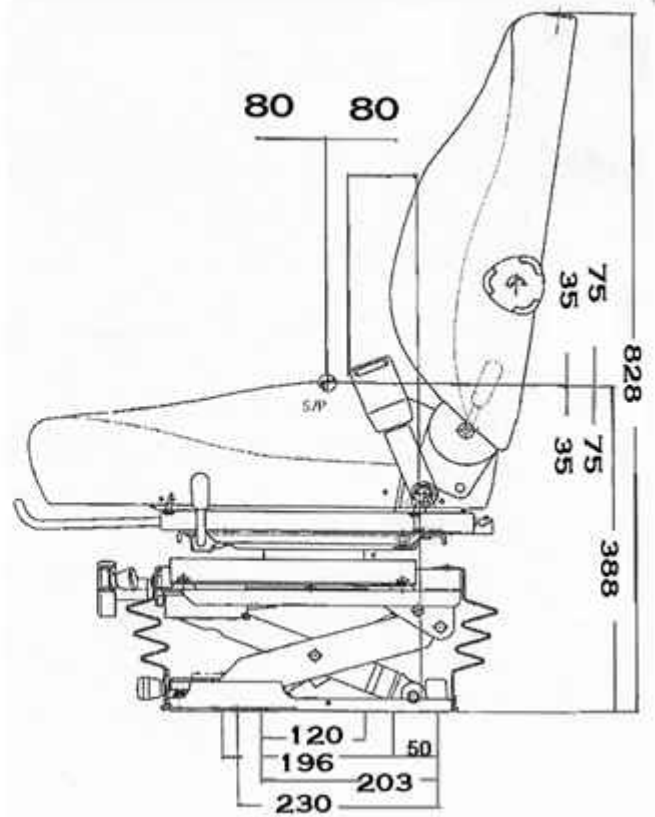

ULTRA SEAT CORPORATION

Ultra

155 Seat - Dimensions

Note: Mounting Plate & "Z" Bar mounting brackets accommodate a wide range of bolt patterns. Dimensions shown at mid-suspension stroke.

155 Seat - Air Ride - Weight 100 lbs.