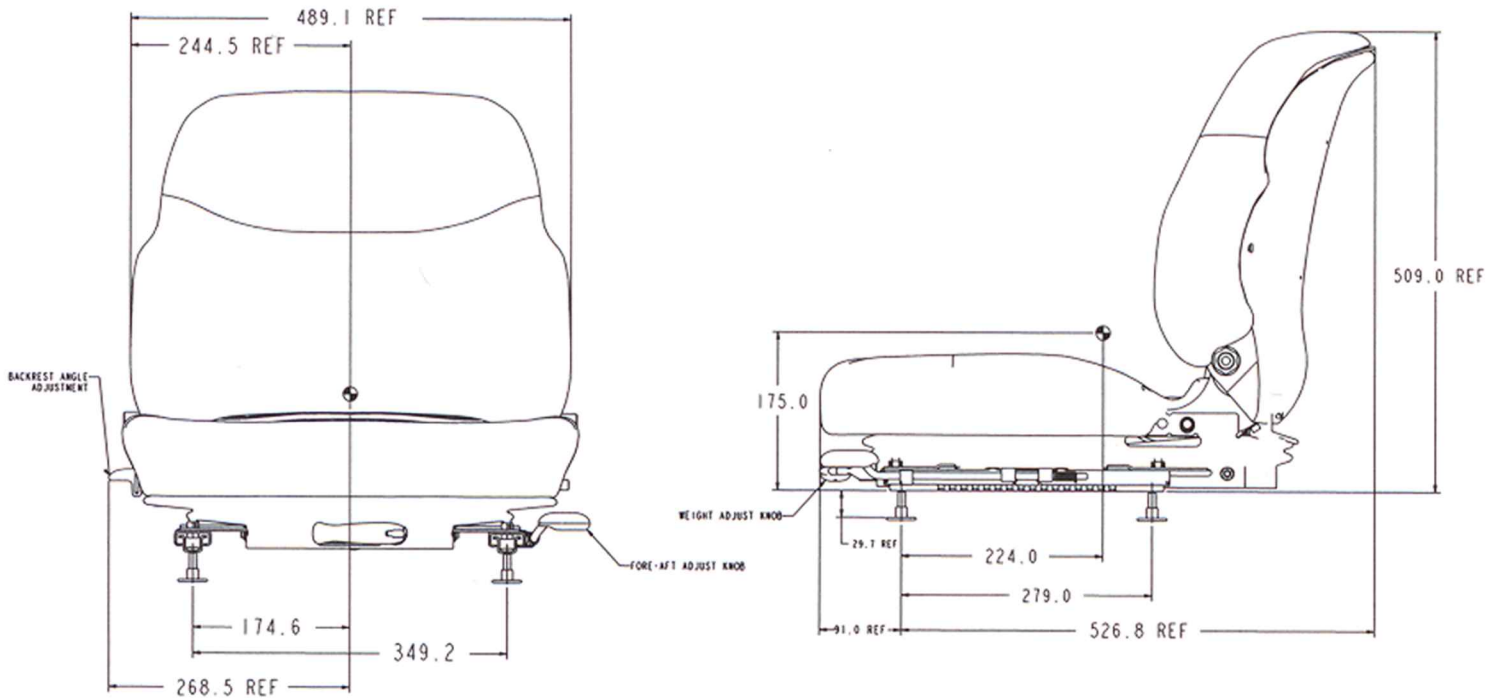

ULTRA SEAT CORPORATION

Ultra

1200 Series - Dimensions

Note: Mounting Plate & "Z" Bar mounting brackets accomodate a wide range of bolt patterns. Dimensions shown at mid-suspension stroke.

1200 Series - Spring - Weights 55 lbs.