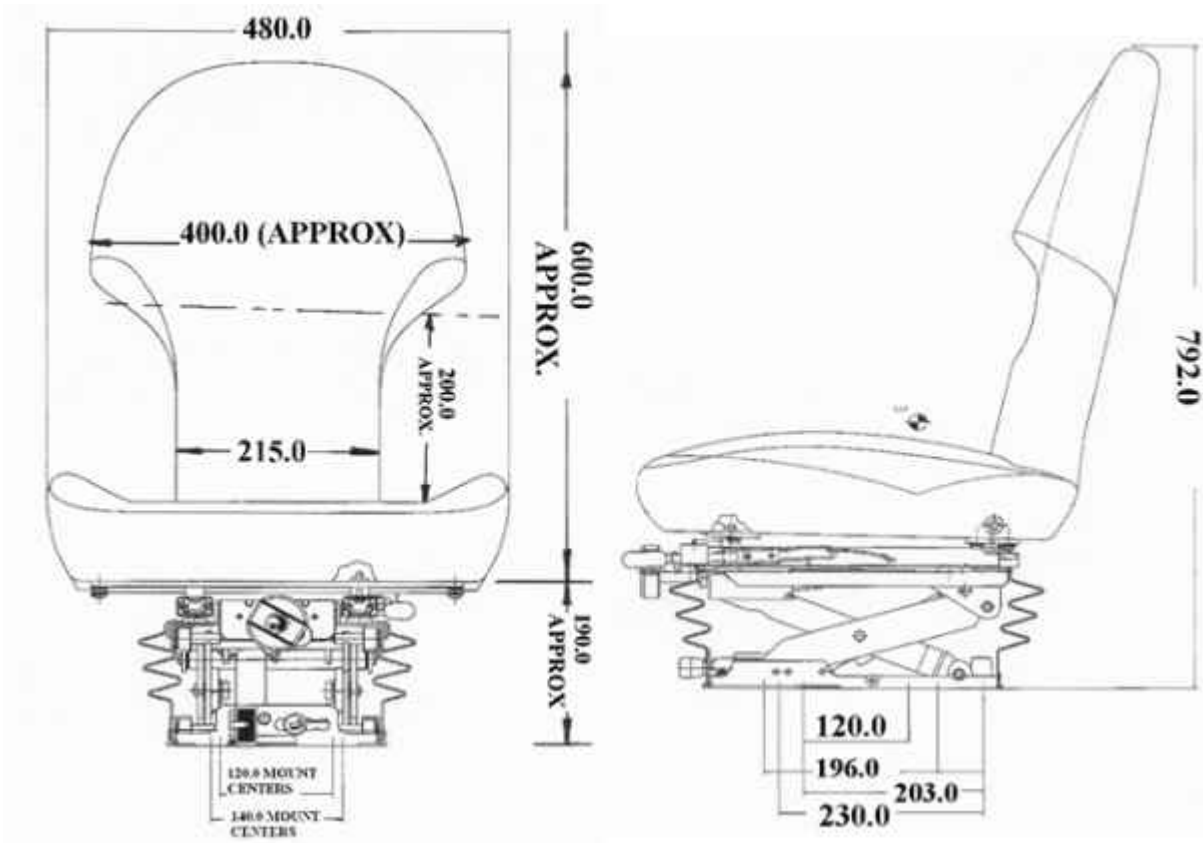

ULTRA SEAT CORPORATION

Ultra

11F1 - Mechanical - Dimensions

Note: Mounting Plate & "Z" Bar mounting brackets accomodate a wide range of bolt patterns. Dimensions shown at mid-suspension stroke.

11F1 - Mechanical - Weight 110 lbs.