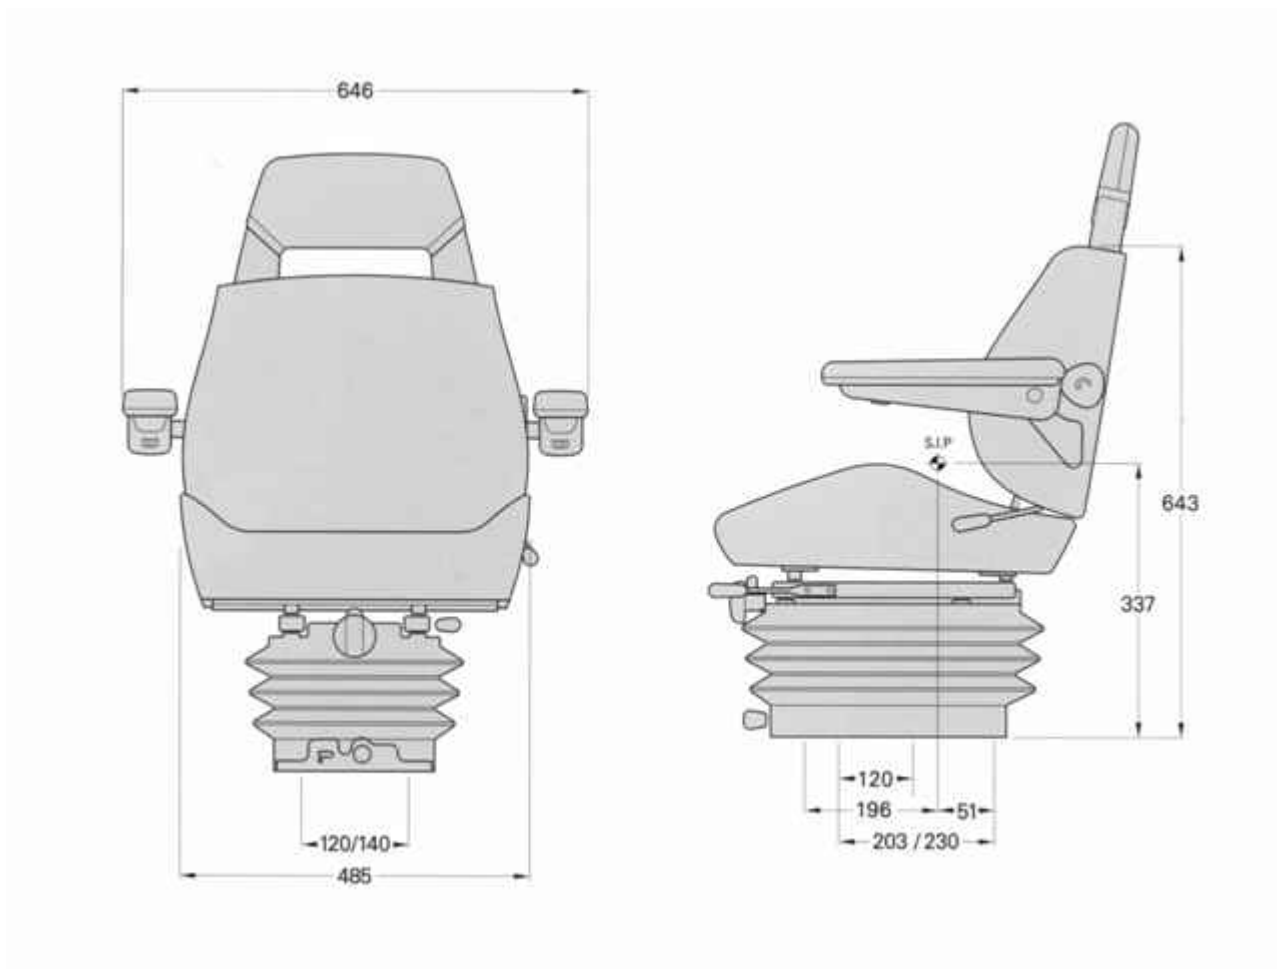

ULTRA SEAT CORPORATION

Ultra

116 Seat - Dimensions

Note: Mounting Plate & "Z" Bar mounting brackets accommodate a wide range of bolt patterns. Dimensions shown at mid-suspension stroke.

116 Seat - Mechanical - Weight 60 lbs.