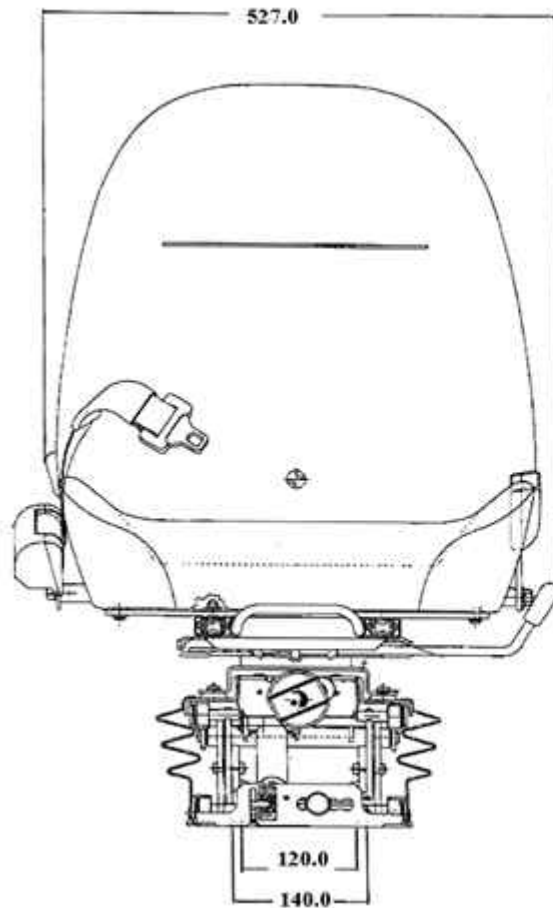

ULTRA SEAT CORPORATION

Ultra

115 Seat - Dimensions

Note: Mounting Plate & "Z" Bar mounting brackets accommodate a wide range of bolt patterns. Dimensions shown at mid-suspension stroke.

115 Seat - Mechanical - Weight 100 lbs.