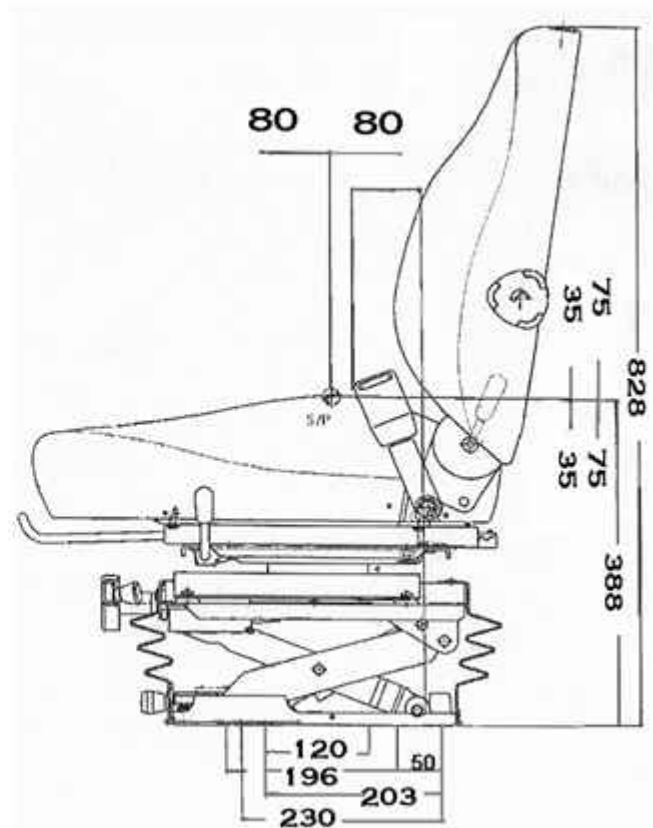

ULTRA SEAT CORPORATION

Ultra

115 Seat - Dimensions

Note: Mounting Plate & "Z" Bar mounting brackets accommodate a wide range of bolt patterns. Dimensions shown at mid-suspension stroke.

115 Seat - Mechanical - Weight 100 lbs.