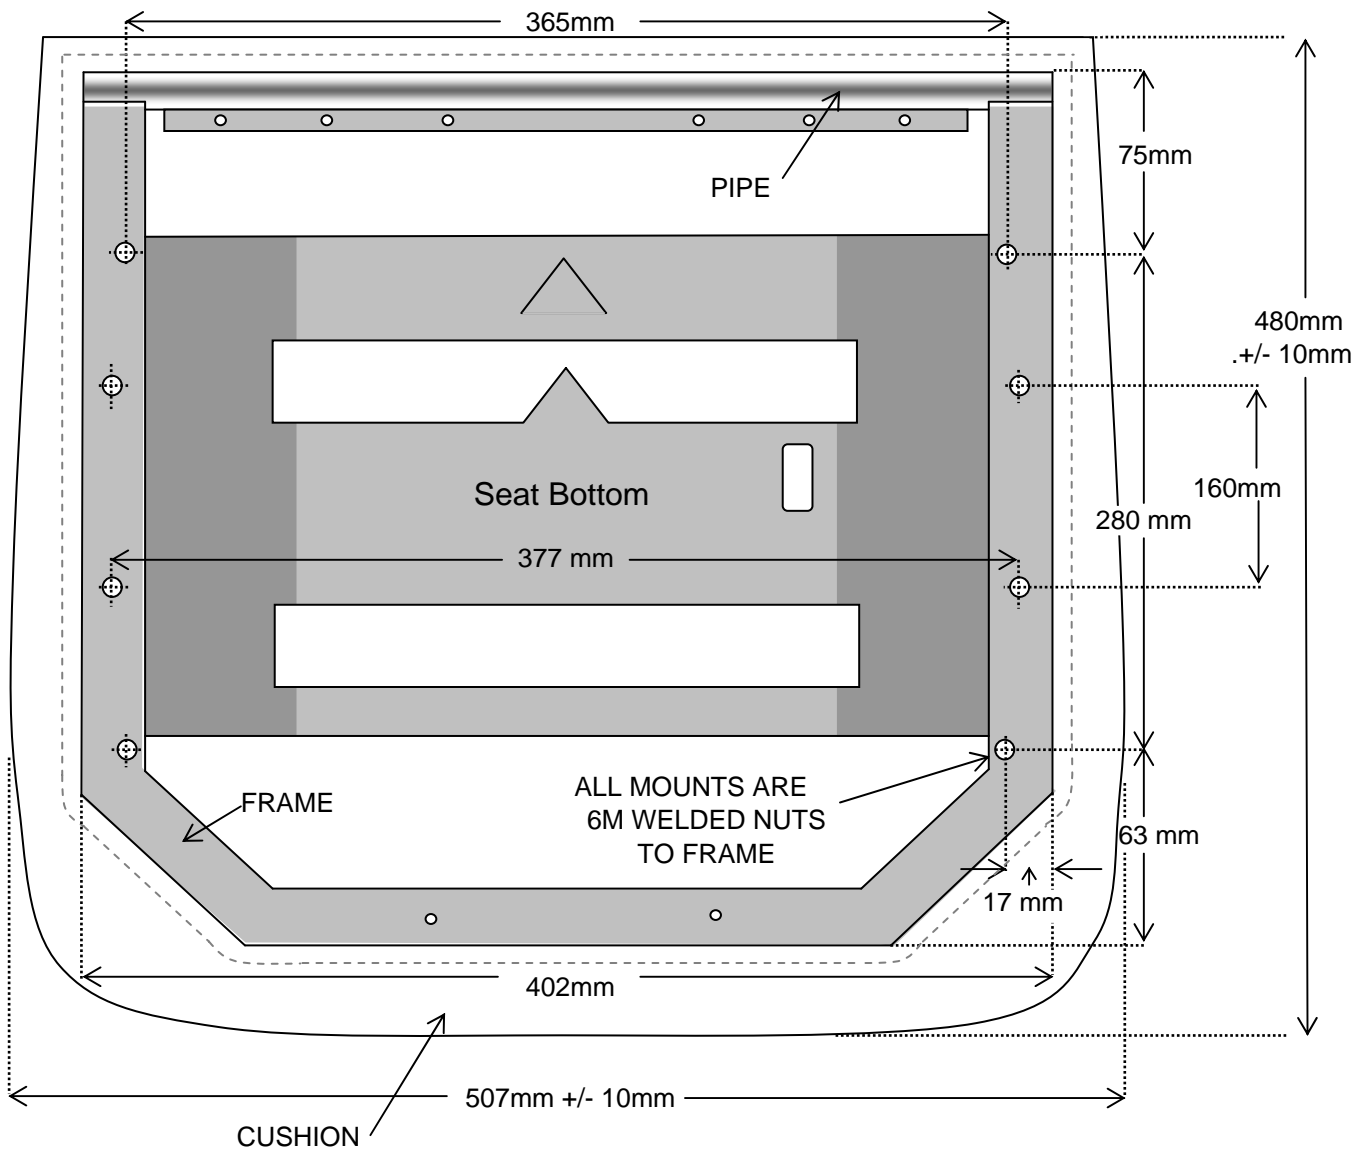

## T700 MOUNTING PATTERN

870-60 (FABRIC)      870-62 (VINYL)

Seat Front